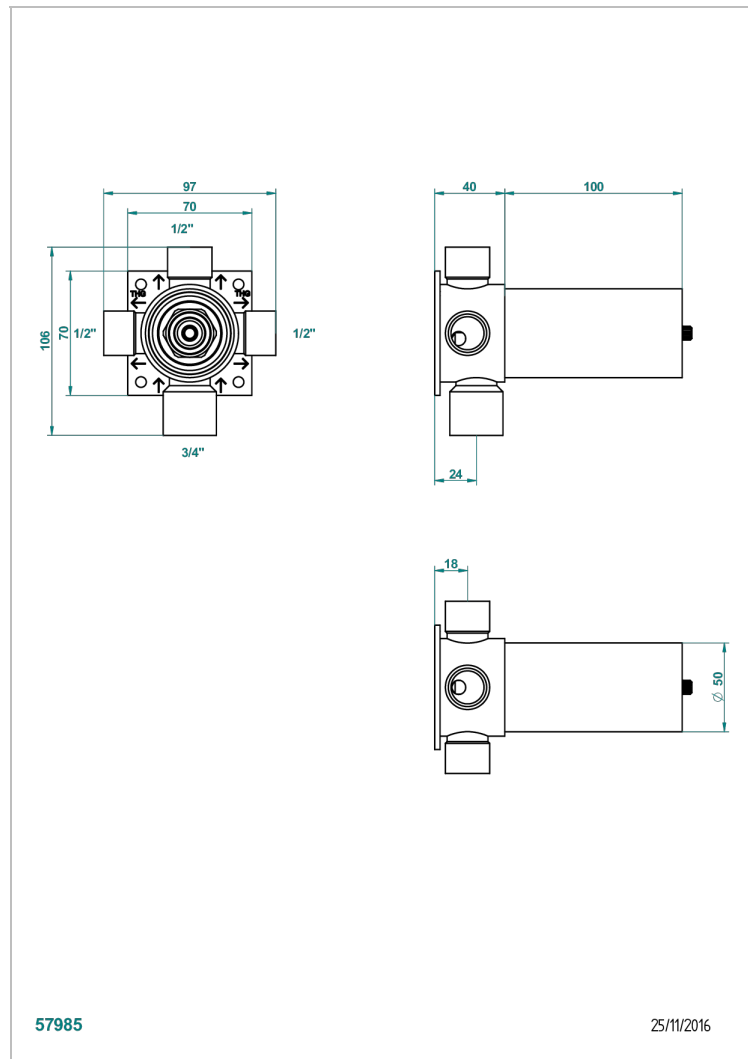

GENERAL ITEMS

G00-49M3SPSA

Wall mounted 4-way diverter with ceramic cartridge for concealed installation- 1 inlet 3/4" and 3 outlets 1/2" with stop position, without trim

57985

25/11/2016

CHARACTERISTIC

- ACS : 17ACCLY140

STANDARDS

TECHNICAL SPECS

- Recommandé : 3 bars (max. 5 bars) - Advised : 43,5 psi (max. 72 psi)
- 35 l/min à 3 bars (9.3 gpm at 43.5 psi)

AVAILABLE FINITIONS

*** - A00