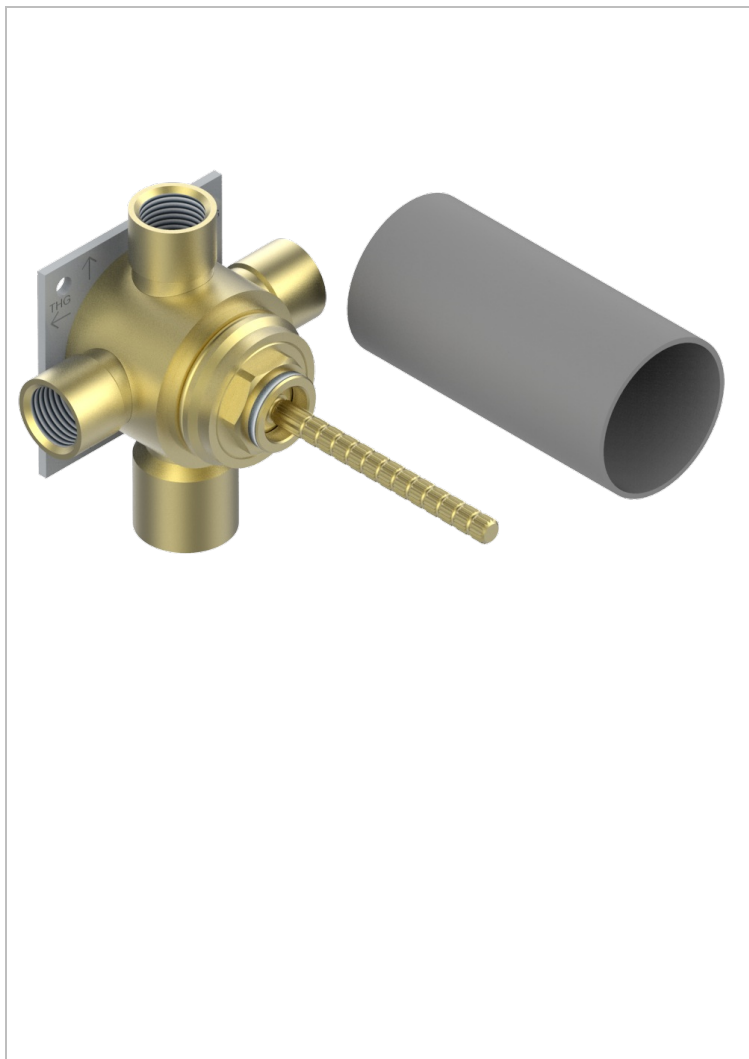

GENERAL ITEMS

G00-49M3SPSA

Wall mounted 4-way diverter with ceramic cartridge for concealed installation- 1 inlet 3/4" and 3 outlets 1/2" with stop position, without trim

57985

25/11/2016

CHARACTERISTIC

- ACS : 17ACCLY140

STANDARDS

TECHNICAL SPECS

- Recommandé : 3 bars (max. 5 bars) - Advised : 43,5 psi (max. 72 psi)
- 35 l/min à 3 bars (9.3 gpm at 43.5 psi)

AVAILABLE FINITIONS

*** - A00