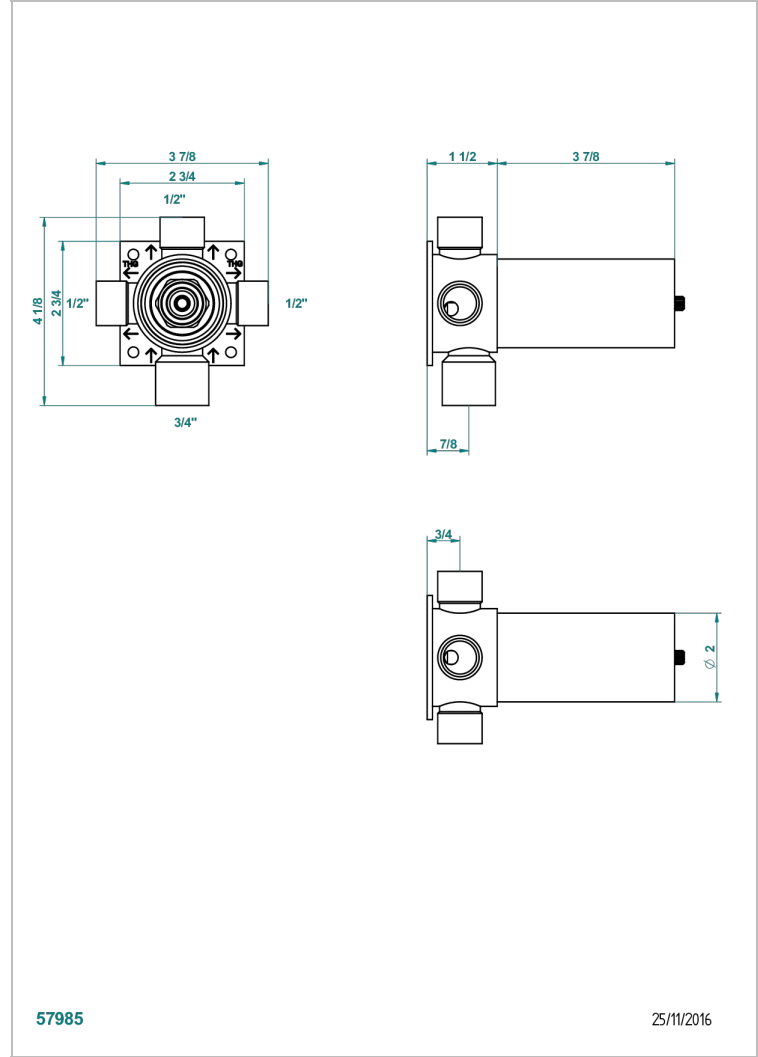

GENERAL ITEMS

G00-49M3SPSA

Wall mounted 4-way diverter with ceramic cartridge for concealed installation- 1 inlet 3/4" and 3 outlets 1/2" with stop position, without trim

CHARACTERISTIC

- ACS : 17ACCLY140

STANDARDS

AVAILABLE FINITIONS

*** - A00

TECHNICAL SPECS

- Recommandé : 3 bars (max. 5 bars) - Advised : 43,5 psi (max. 72 psi)
- 35 l/min à 3 bars (9.3 gpm at 43.5 psi)