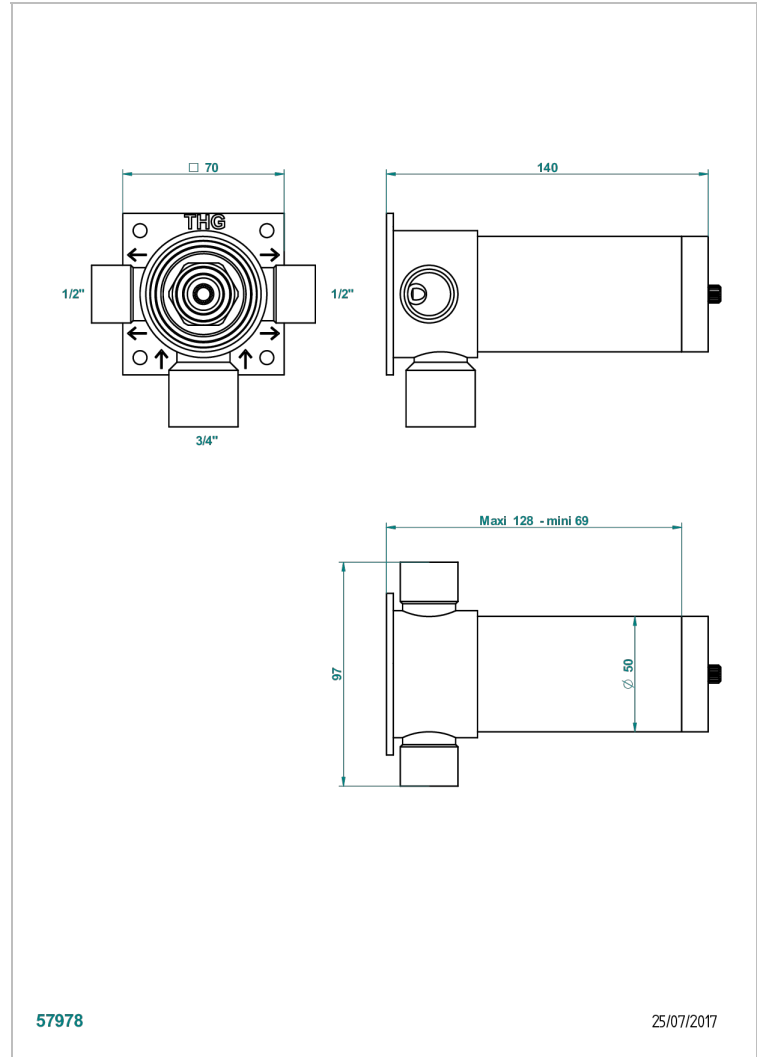

GENERAL ITEMS

G00-48M2SOA

Wall mounted 3-way diverter with ceramic cartridge for concealed installation- 1 inlet 3/4" and 2 outlets 1/2" without stop position, without trim

57978

25/07/2017

CHARACTERISTIC

- ACS : 17ACCLY140

STANDARDS

TECHNICAL SPECS

- Recommandé : 3 bars (max. 5 bars) - Advised : 43,5 psi (max. 72 psi)
- 40 l/min à 3 bars (10.6 gpm at 43.5 psi)

AVAILABLE FINITIONS

*** - A00