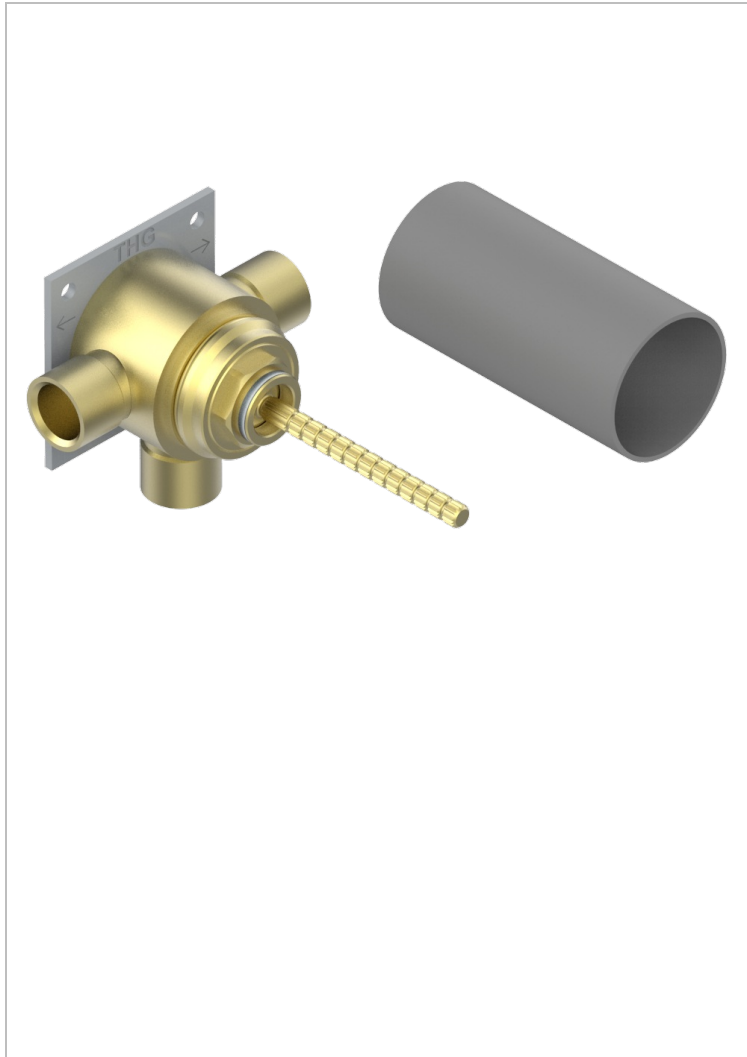

GENERAL ITEMS

G00-48M2SOA

Wall mounted 3-way diverter with ceramic cartridge for concealed installation- 1 inlet 3/4" and 2 outlets 1/2" without stop position, without trim

57978

25/07/2017

CHARACTERISTIC

- ACS : 17ACCLY140

STANDARDS

TECHNICAL SPECS

- Recommandé : 3 bars (max. 5 bars) - Advised : 43,5 psi (max. 72 psi)
- 40 l/min à 3 bars (10.6 gpm at 43.5 psi)

AVAILABLE FINITIONS

*** - A00