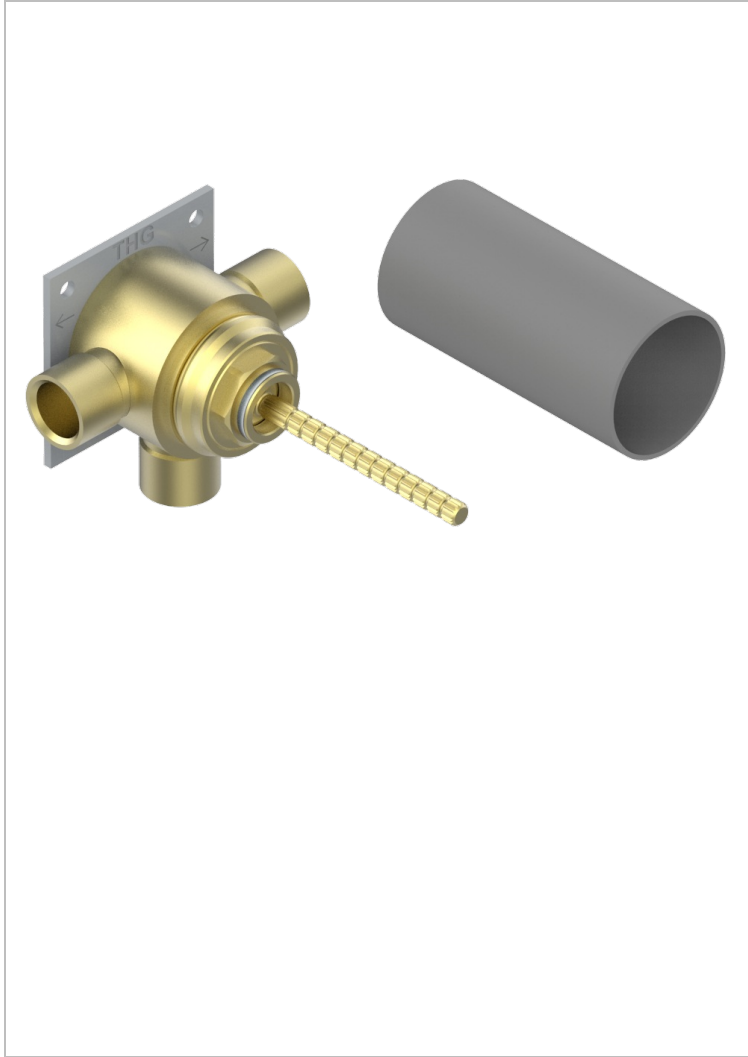

G00-48M2SOA

Wall mounted 3-way diverter with ceramic cartridge for concealed installation- 1 inlet 3/4" and 2 outlets 1/2" without stop position, without trim

57978

25/07/2017

## CARACTERÍSTICAS

- ACS : 17ACCLY140