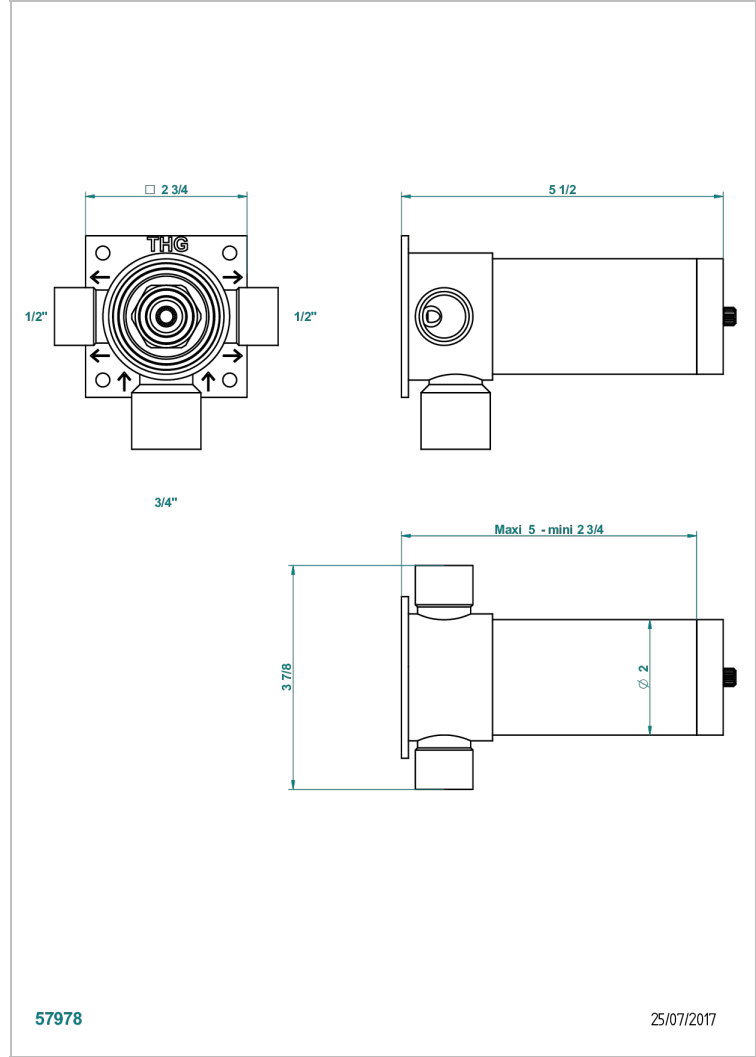

G00-48M2SOA

Wall mounted 3-way diverter with ceramic cartridge for concealed installation- 1 inlet 3/4" and 2 outlets 1/2" without stop position, without trim

57978

25/07/2017

## CARACTERÍSTICAS

- ACS : 17ACCLY140

## ESPECIFICACIONES TÉCNICAS

- Recommandé : 3 bars (max. 5 bars) - Advised : 43,5 psi (max. 72 psi)
- 40 l/min à 3 bars (10.6 gpm at 43.5 psi)