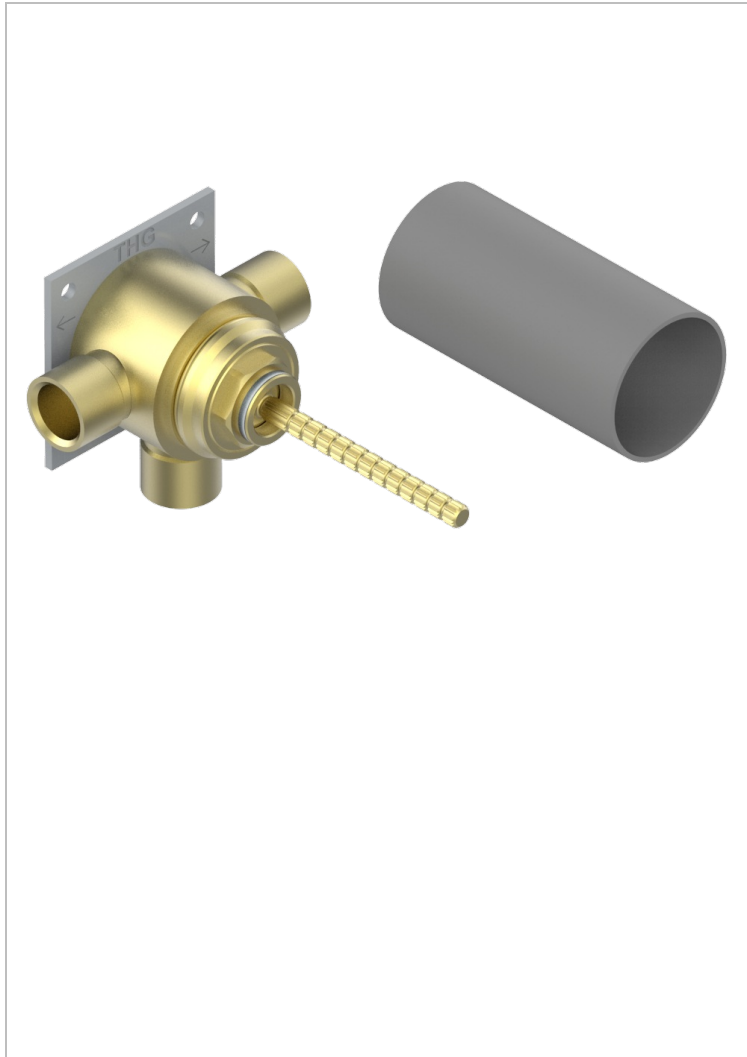

# GENERAL ITEMS

G00-48M2SOA

Wall mounted 3-way diverter with ceramic cartridge for concealed installation- 1 inlet 3/4" and 2 outlets 1/2" without stop position, without trim

## CHARACTERISTIC

- ACS : 17ACCLY140