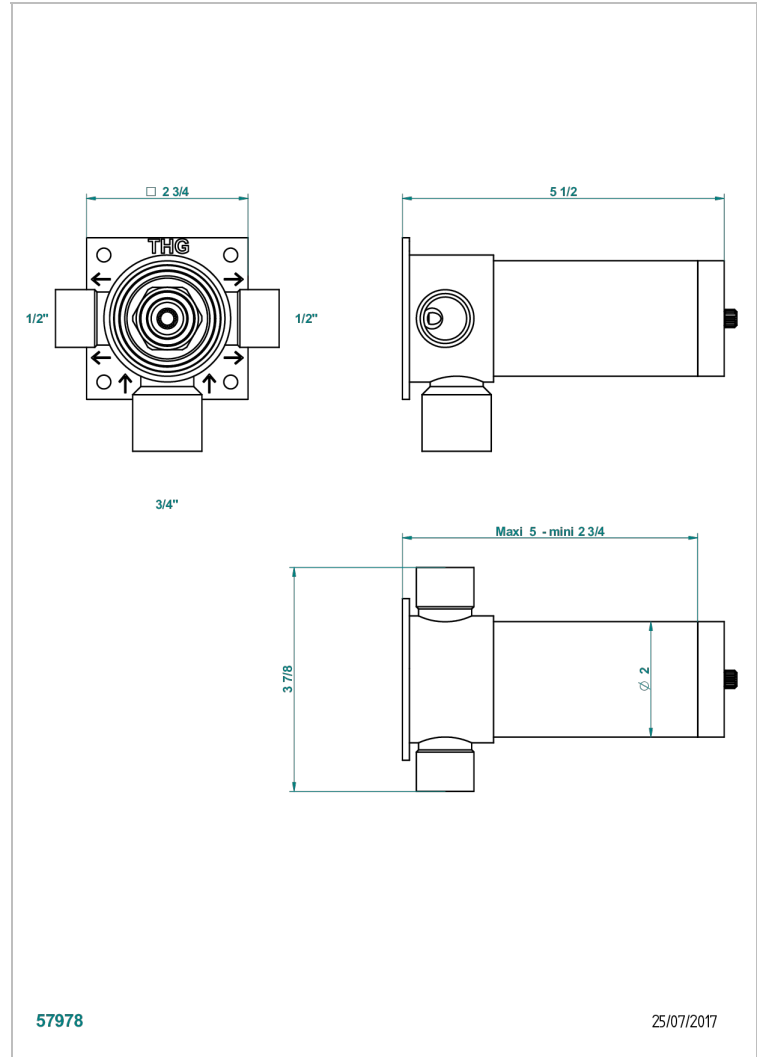

# GENERAL ITEMS

G00-48M2SOA

Wall mounted 3-way diverter with ceramic cartridge for concealed installation- 1 inlet 3/4" and 2 outlets 1/2" without stop position, without trim

## CHARACTERISTIC

- ACS : 17ACCLY140