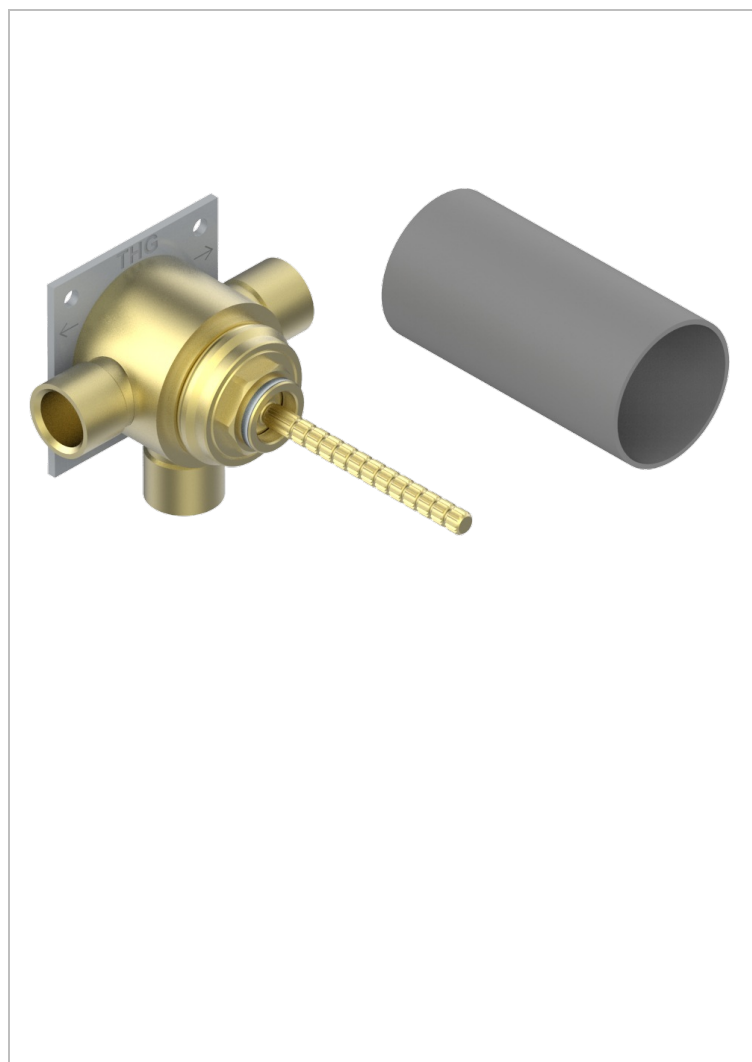

GENERAL ITEMS

G00-48M2SOA

Wall mounted 3-way diverter with ceramic cartridge for concealed installation- 1 inlet 3/4" and 2 outlets 1/2" without stop position, without trim

CHARACTERISTIC

- ACS : 17ACCLY140

STANDARDS

AVAILABLE FINITIONS

*** - A00

TECHNICAL SPECS

- Recommandé : 3 bars (max. 5 bars) - Advised : 43,5 psi (max. 72 psi)
- 40 l/min à 3 bars (10.6 gpm at 43.5 psi)