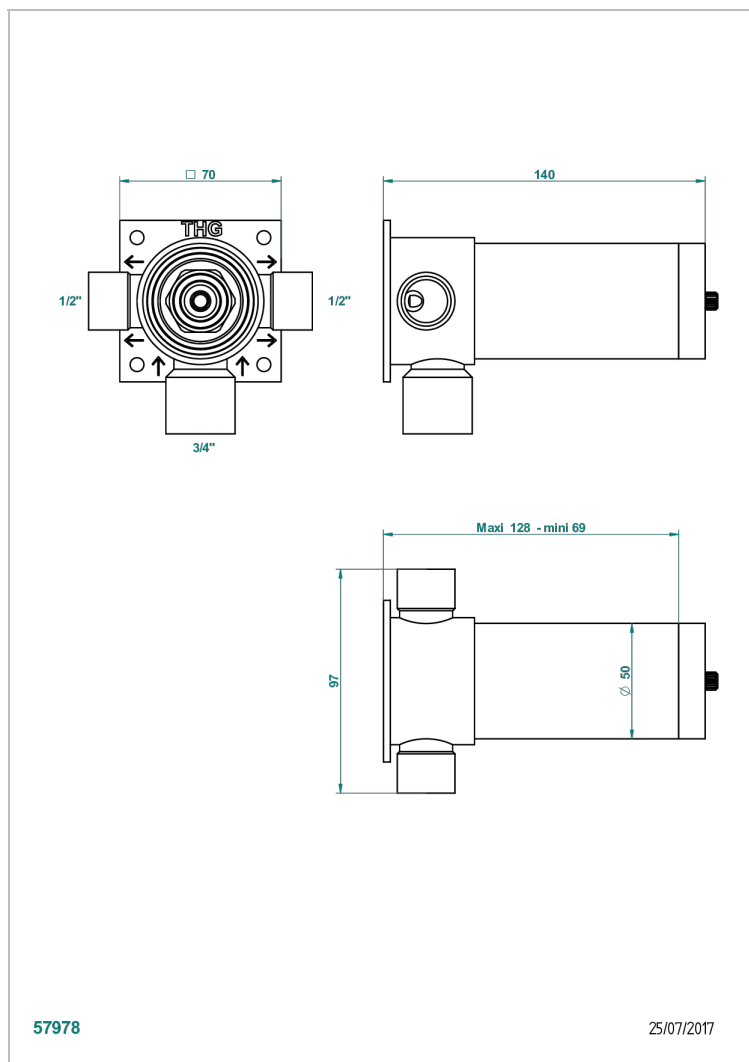

GENERAL ITEMS

G00-48M2SOA

Wall mounted 3-way diverter with ceramic cartridge for concealed installation- 1 inlet 3/4" and 2 outlets 1/2" without stop position, without trim

CHARACTERISTIC

- ACS : 17ACCLY140

STANDARDS

AVAILABLE FINITIONS

*** - A00

TECHNICAL SPECS

- Recommandé : 3 bars (max. 5 bars) - Advised : 43,5 psi (max. 72 psi)
- 40 l/min à 3 bars (10.6 gpm at 43.5 psi)