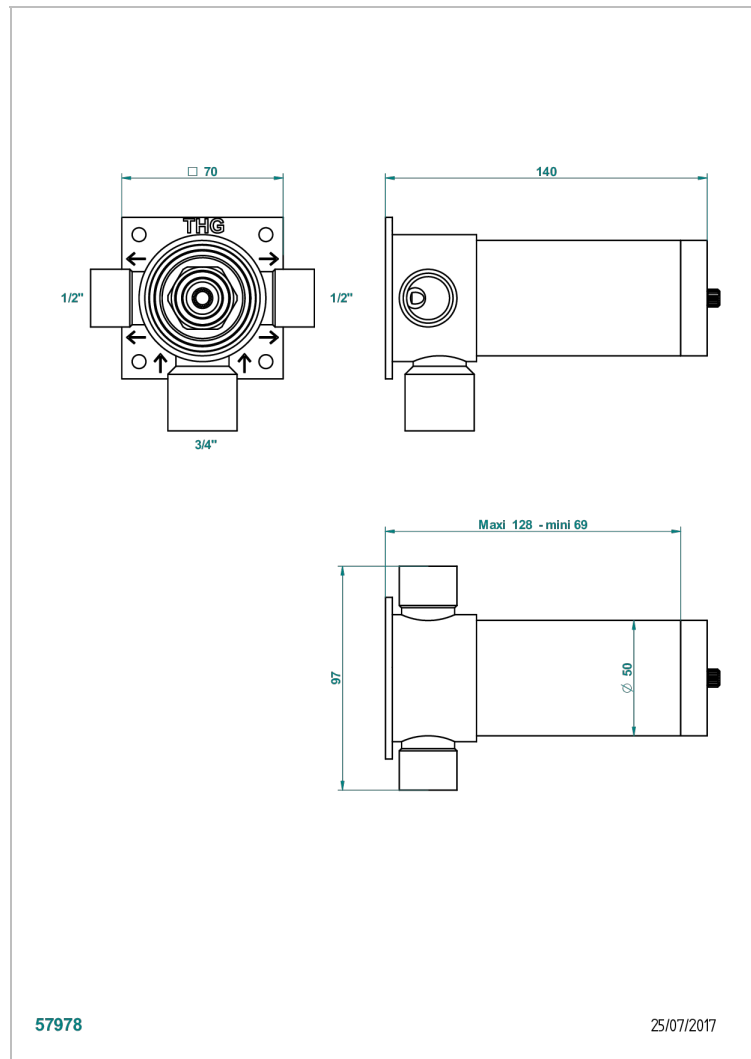

GENERAL ITEMS

G00-48M2SOA

Wall mounted 3-way diverter with ceramic cartridge for concealed installation- 1 inlet 3/4" and 2 outlets 1/2" without stop position, without trim

特色

- ACS : 17ACCLY140

标准

可选饰面

抛光铜 - A00

技术特征

- Recommandé : 3 bars (max. 5 bars) - Advised : 43,5 psi (max. 72 psi)
- 40 l/min à 3 bars (10.6 gpm at 43.5 psi)

57978

25/07/2017