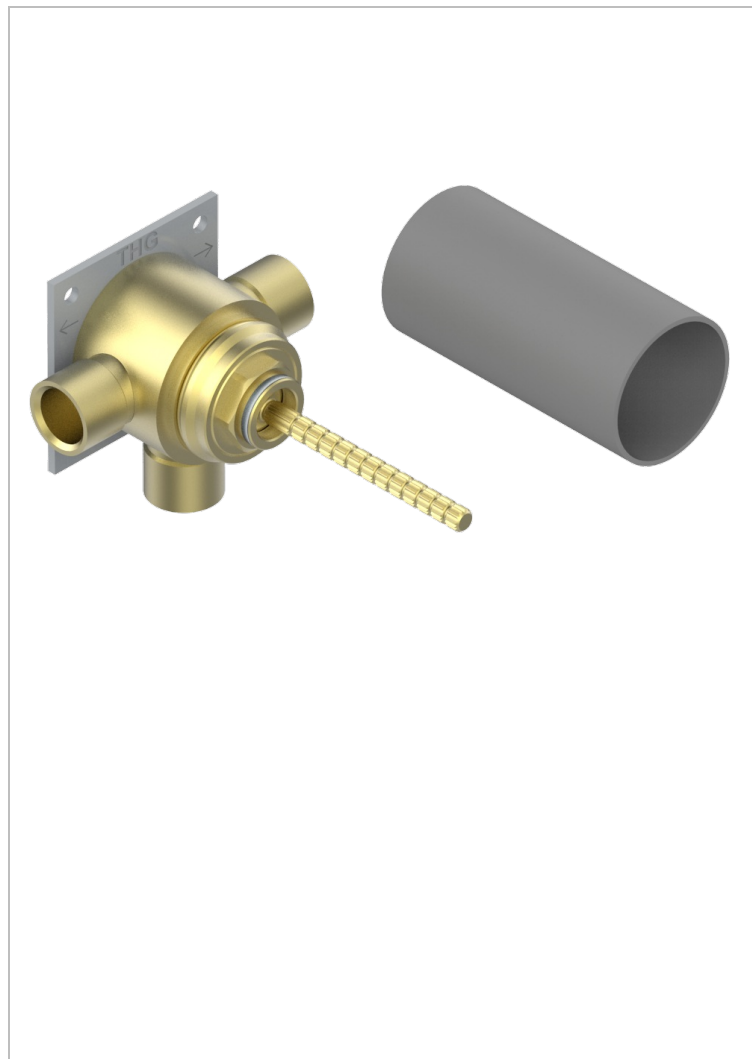

GENERAL ITEMS

G00-48M2SOA

Wall mounted 3-way diverter with ceramic cartridge for concealed installation- 1 inlet 3/4" and 2 outlets 1/2" without stop position, without trim

特色

- ACS : 17ACCLY140

标准

可选饰面

抛光铜 - A00

技术特征

- Recommandé : 3 bars (max. 5 bars) - Advised : 43,5 psi (max. 72 psi)
- 40 l/min à 3 bars (10.6 gpm at 43.5 psi)

57978

25/07/2017