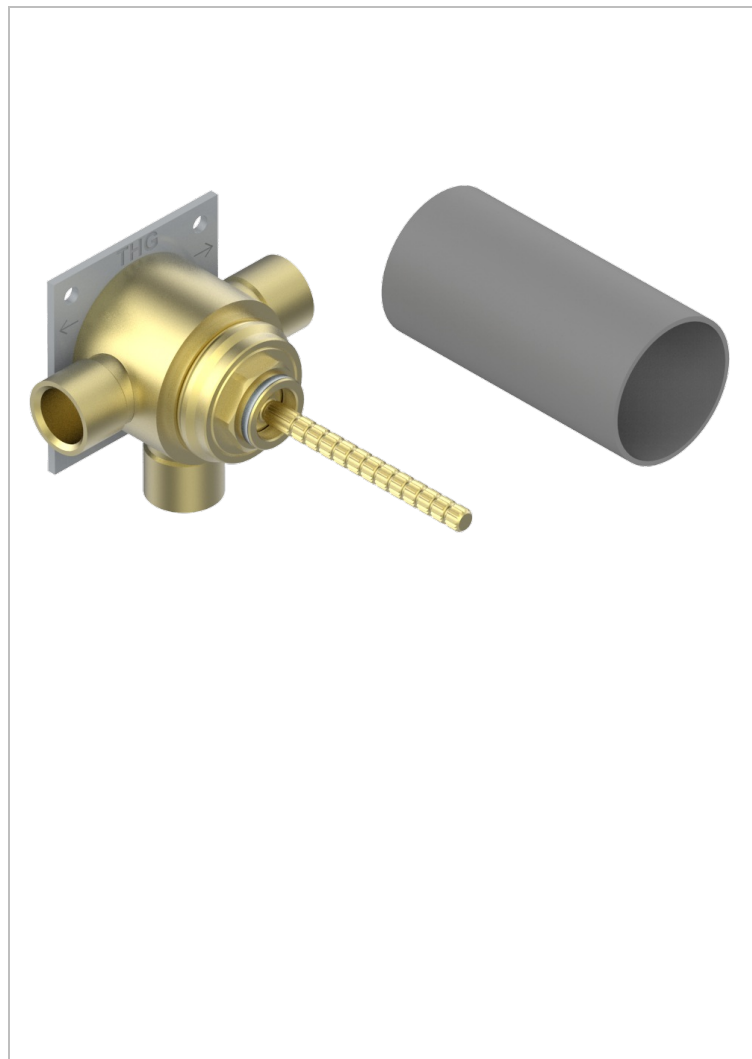

GENERAL ITEMS

G00-48M2SOA

Wall mounted 3-way diverter with ceramic cartridge for concealed installation- 1 inlet 3/4" and 2 outlets 1/2" without stop position, without trim

CHARACTERISTIC

- ACS : 17ACCLY140

STANDARDS

TECHNICAL SPECS

- Recommandé : 3 bars (max. 5 bars) - Advised : 43,5 psi (max. 72 psi)
- 40 l/min à 3 bars (10.6 gpm at 43.5 psi)

AVAILABLE FINITIONS

*** - A00