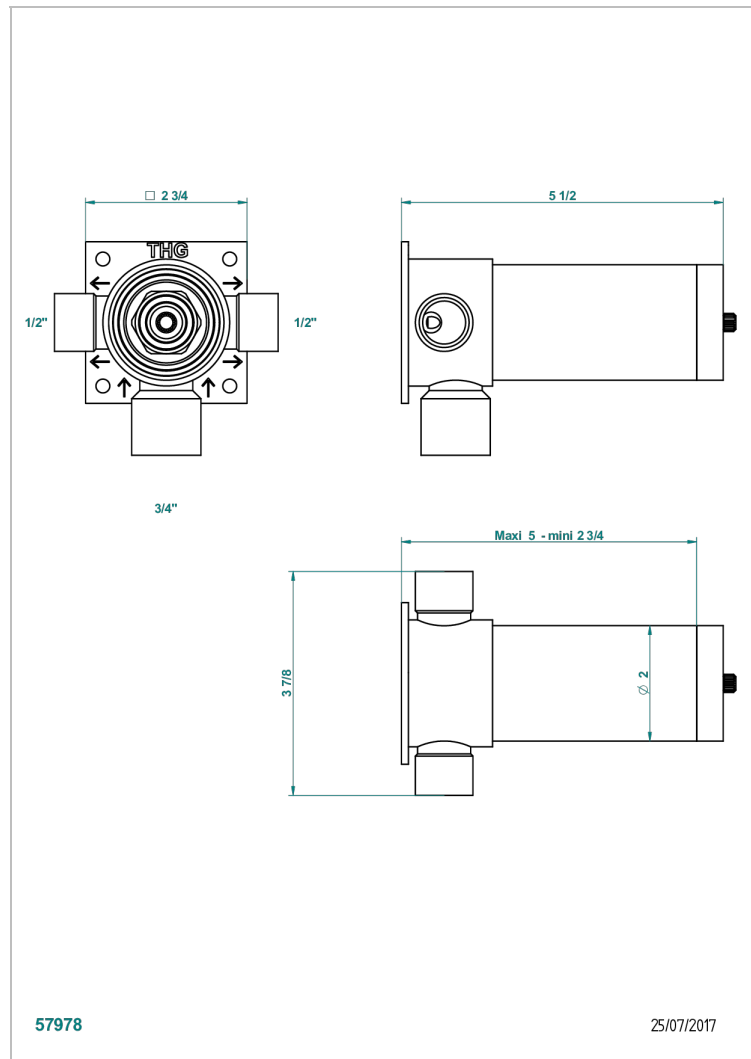

GENERAL ITEMS

G00-48M2SOA

Wall mounted 3-way diverter with ceramic cartridge for concealed installation- 1 inlet 3/4" and 2 outlets 1/2" without stop position, without trim

CHARACTERISTIC

- ACS : 17ACCLY140

STANDARDS

TECHNICAL SPECS

- Recommandé : 3 bars (max. 5 bars) - Advised : 43,5 psi (max. 72 psi)
- 40 l/min à 3 bars (10.6 gpm at 43.5 psi)

AVAILABLE FINITIONS

*** - A00