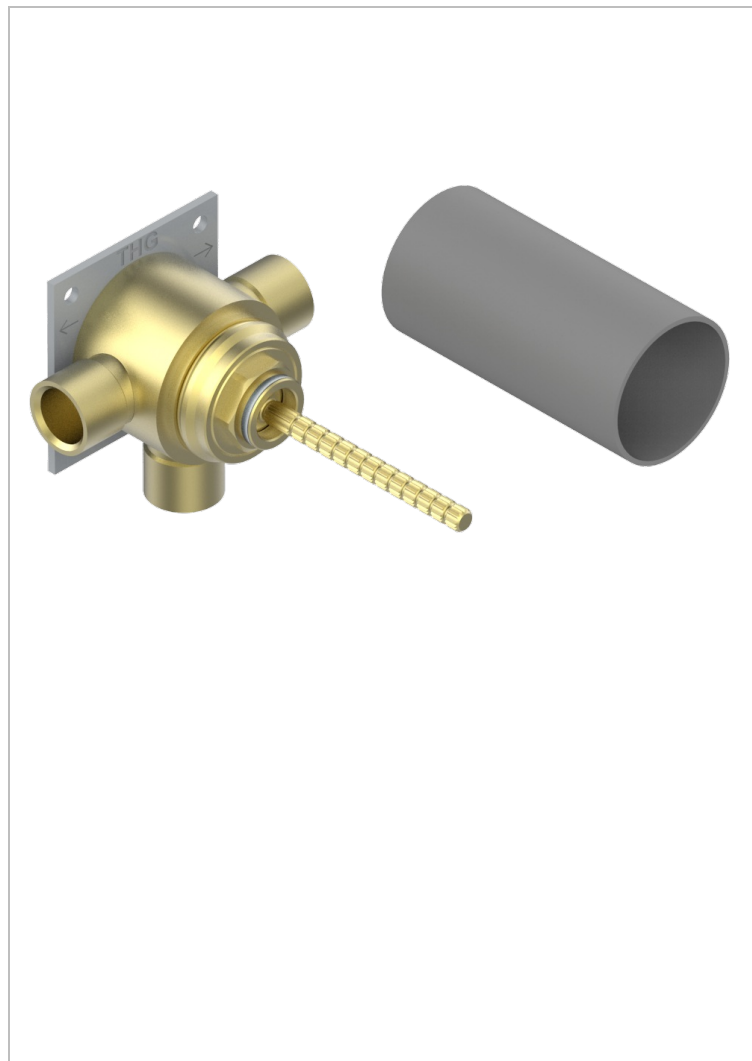

GENERAL ITEMS

G00-48M2SOA

Wall mounted 3-way diverter with ceramic cartridge for concealed installation- 1 inlet 3/4" and 2 outlets 1/2" without stop position, without trim

特色

- ACS : 17ACCLY140

标准

可选饰面

抛光铜 - A00

技术特征

- Recommandé : 3 bars (max. 5 bars) - Advised : 43,5 psi (max. 72 psi)
- 40 l/min à 3 bars (10.6 gpm at 43.5 psi)