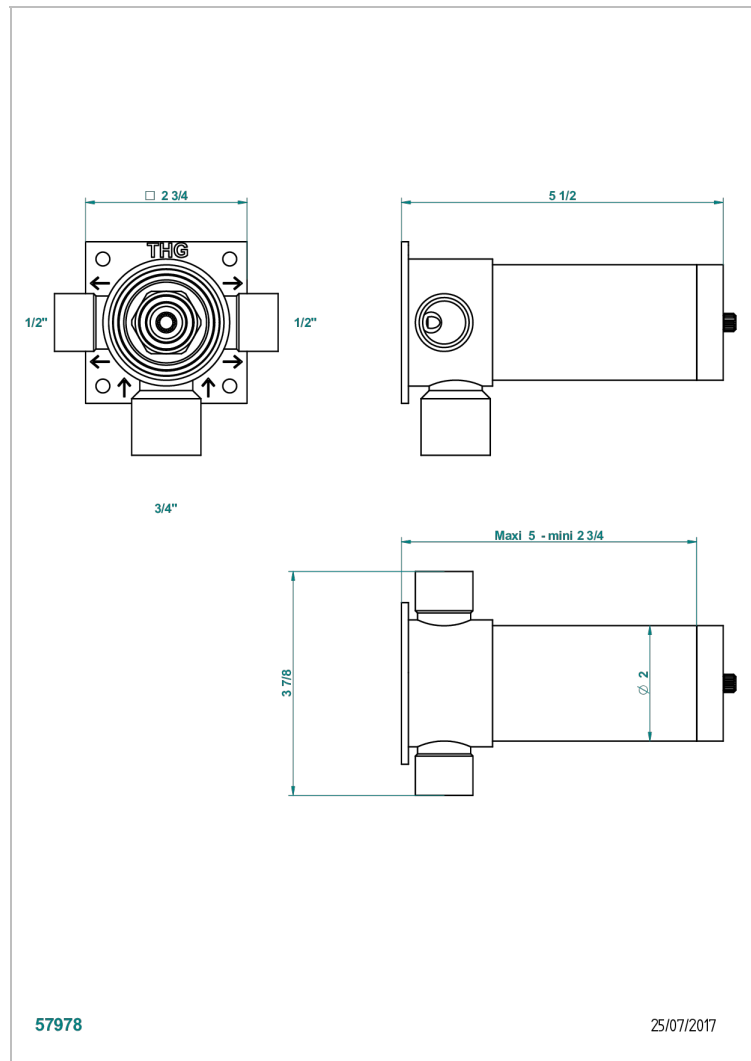

GENERAL ITEMS

G00-48M2SOA

Wall mounted 3-way diverter with ceramic cartridge for concealed installation- 1 inlet 3/4" and 2 outlets 1/2" without stop position, without trim

特色

- ACS : 17ACCLY140

标准

可选饰面

抛光铜 - A00

技术特征

- Recommandé : 3 bars (max. 5 bars) - Advised : 43,5 psi (max. 72 psi)
- 40 l/min à 3 bars (10.6 gpm at 43.5 psi)