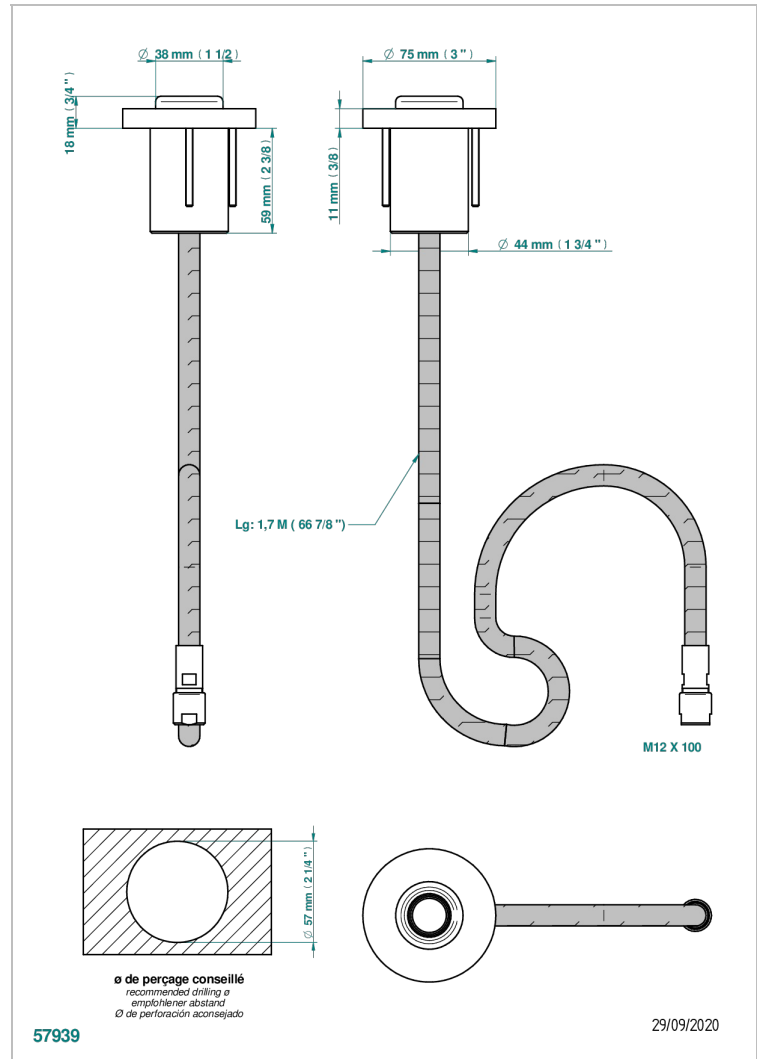

COLLECTION "O"

G4P-5598E/B

Trim for recessed and retractable tank for 5598E/A

THG[®]
PARIS

CHARACTERISTIC

- Collection "O"
- Trim for recessed and retractable tank for 5598E/A

RELATED SKU'S

- Ref. G00-5598E/A Recessed and retractable hose with tank, without trim

AVAILABLE FINITIONS

Antique nickel - H28
Black ceram - D30
Blush PVD - H62
Brass color PVD - H49
Brown bronze color PVD - F33
Gold color PVD - H52

Graphite PVD - H64
Lacquered light bronze - D01
Matt Umber PVD - H67
Matt blush PVD - H60
Matt brass color PVD - H50
Matt brown bronze color PVD - F34