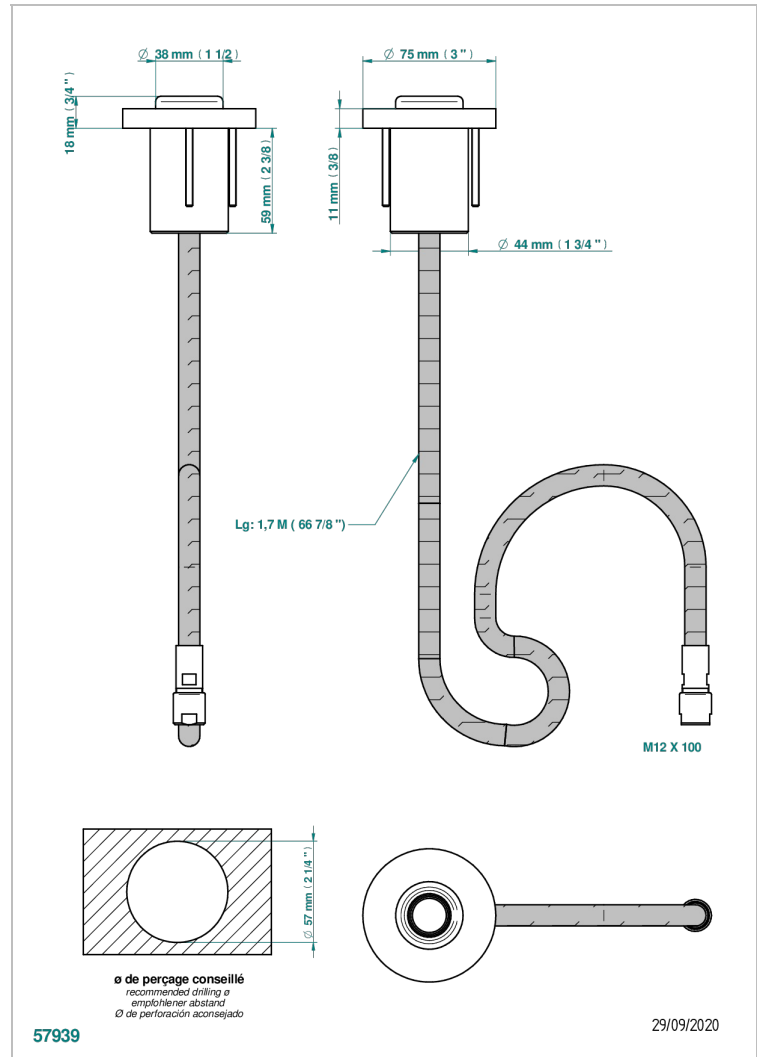

COLLECTION "O"

G4P-5598E/B

Trim for recessed and retractable tank for 5598E/A

THG[®]
PARIS

CHARACTERISTIC

- Collection "O"
- Trim for recessed and retractable tank for 5598E/A

RELATED SKU'S

- Ref. G00-5598E/A Recessed and retractable hose with tank, without trim

AVAILABLE FINITIONS

Antique nickel - H28
Black ceram - D30
Blush PVD - H62
Brass color PVD - H49
Brown bronze color PVD - F33
Gold color PVD - H52

Graphite PVD - H64
Lacquered light bronze - D01
Matt Umber PVD - H67
Matt blush PVD - H60
Matt brass color PVD - H50
Matt brown bronze color PVD - F34