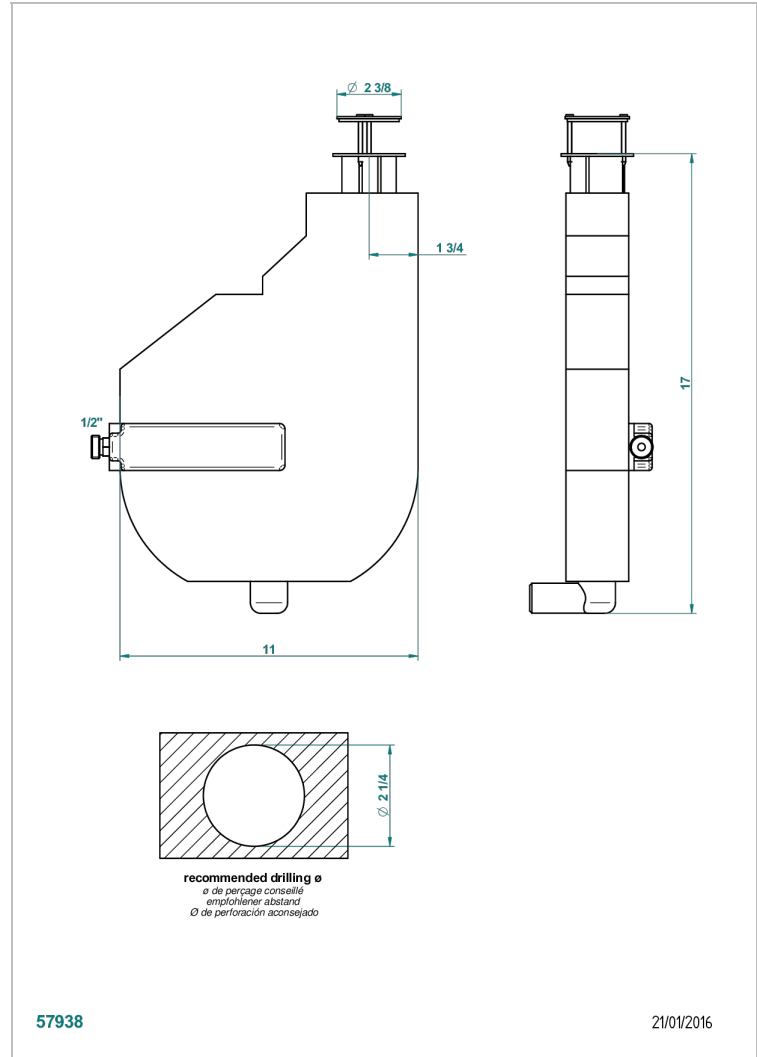

Recessed and retractable hose with tank, without trim

CHARACTERISTIC

- General Products
- Recessed and retractable hose with tank, without trim

AVAILABLE FINITIONS

*** - A00