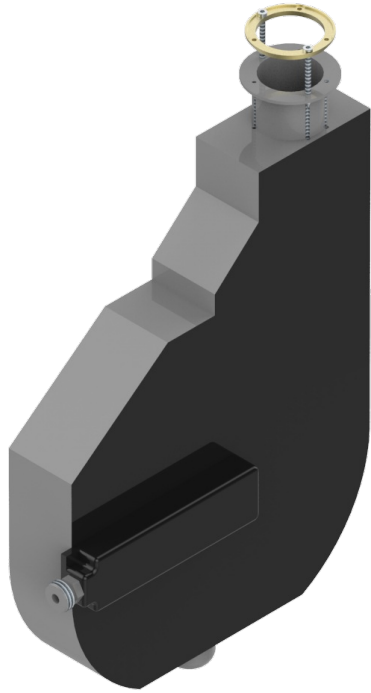

Recessed and retractable hose with tank, without trim

CHARACTERISTIC

- General Products
- Recessed and retractable hose with tank, without trim

AVAILABLE FINITIONS

*** - A00