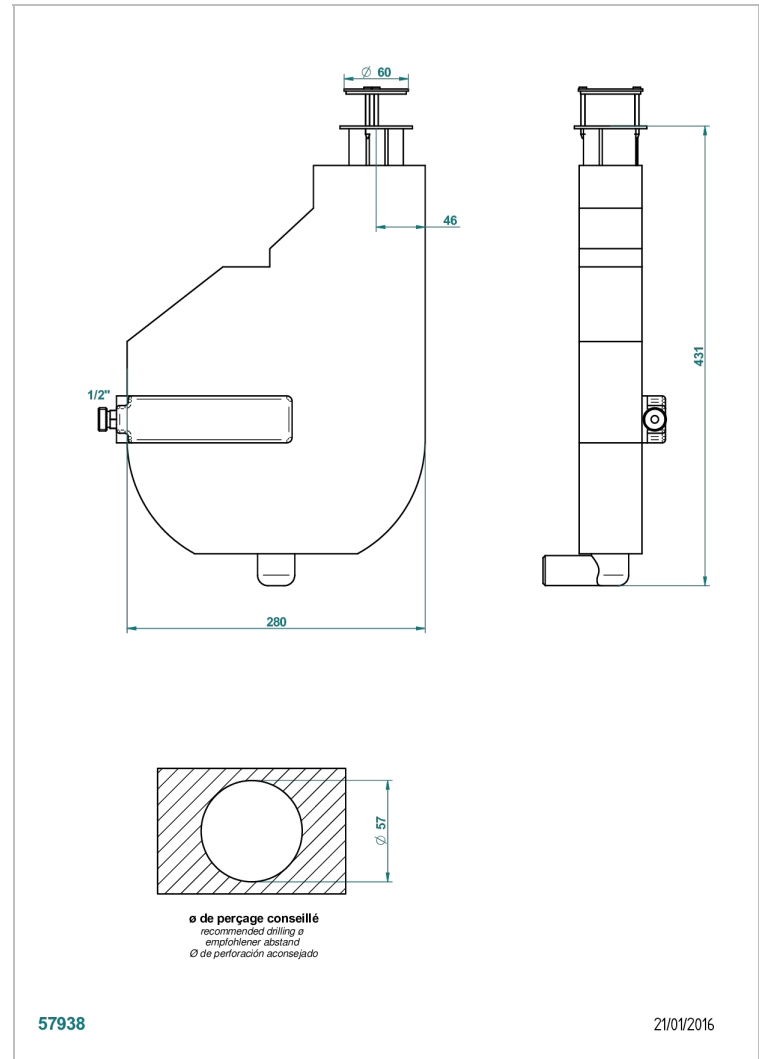

GENERAL ITEMS

G00-5598E/A

Recessed and retractable hose with tank, without trim

CHARACTERISTIC

- General Items
- Recessed and retractable hose with tank, without trim

AVAILABLE FINITIONS

*** - A00