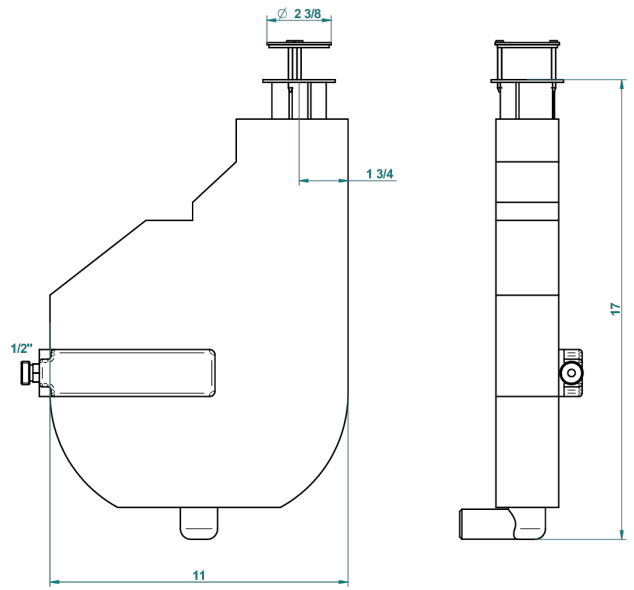

GENERAL ITEMS

G00-5598E/A

Recessed and retractable hose with tank, without trim

57938

21/01/2016

CHARACTERISTIC

- General Items
- Recessed and retractable hose with tank, without trim

AVAILABLE FINITIONS

*** - A00