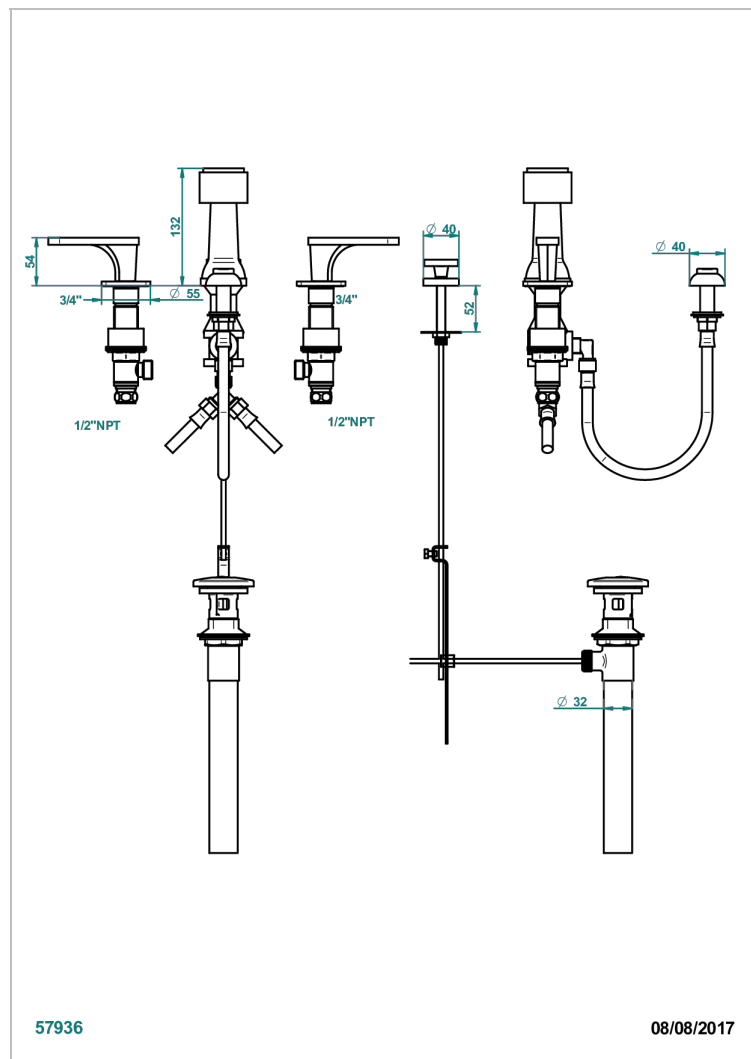

PROFIL BLACK ONYX WITH LEVER HANDLES

A6P-207KA

Deck mounted 3-hole bidet with vertical spray, vacuum breaker and drain

CHARACTERISTIC

- ASME : ASME A112.18.1-2011/CSA B125.1-11

STANDARDS

AVAILABLE FINITIONS