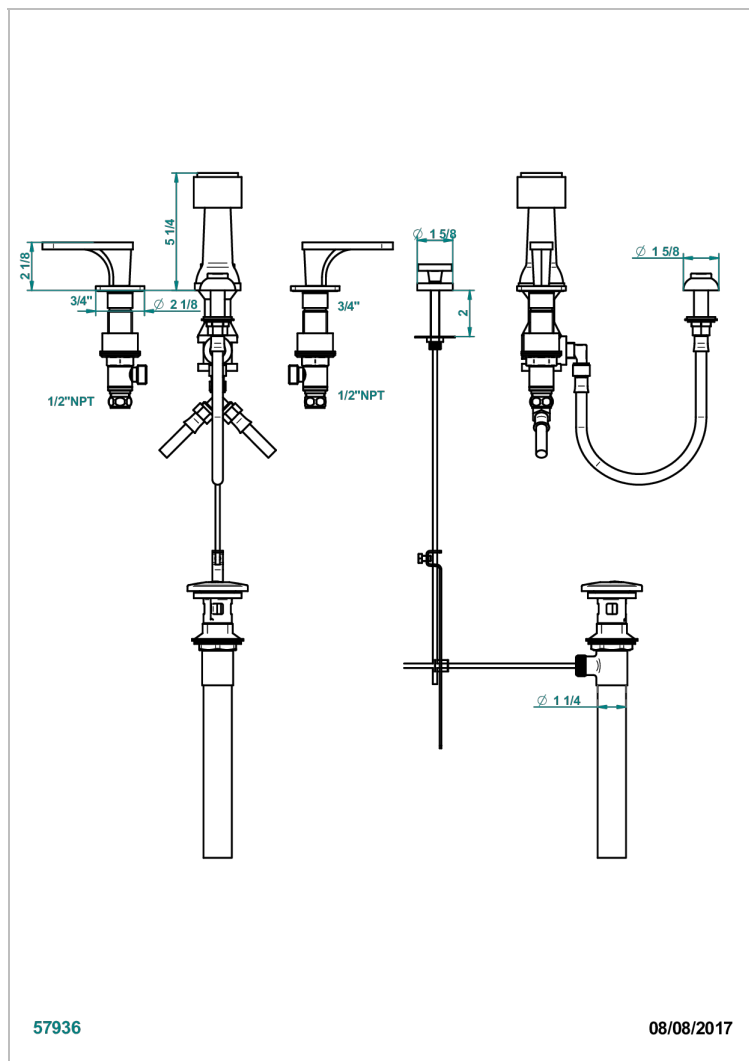

PROFIL BLACK ONYX WITH LEVER HANDLES

A6P-207KA

Deck mounted 3-hole bidet with vertical spray, vacuum breaker and drain

CHARACTERISTIC

- ASME : ASME A112.18.1-2011/CSA B125.1-11

STANDARDS

AVAILABLE FINITIONS