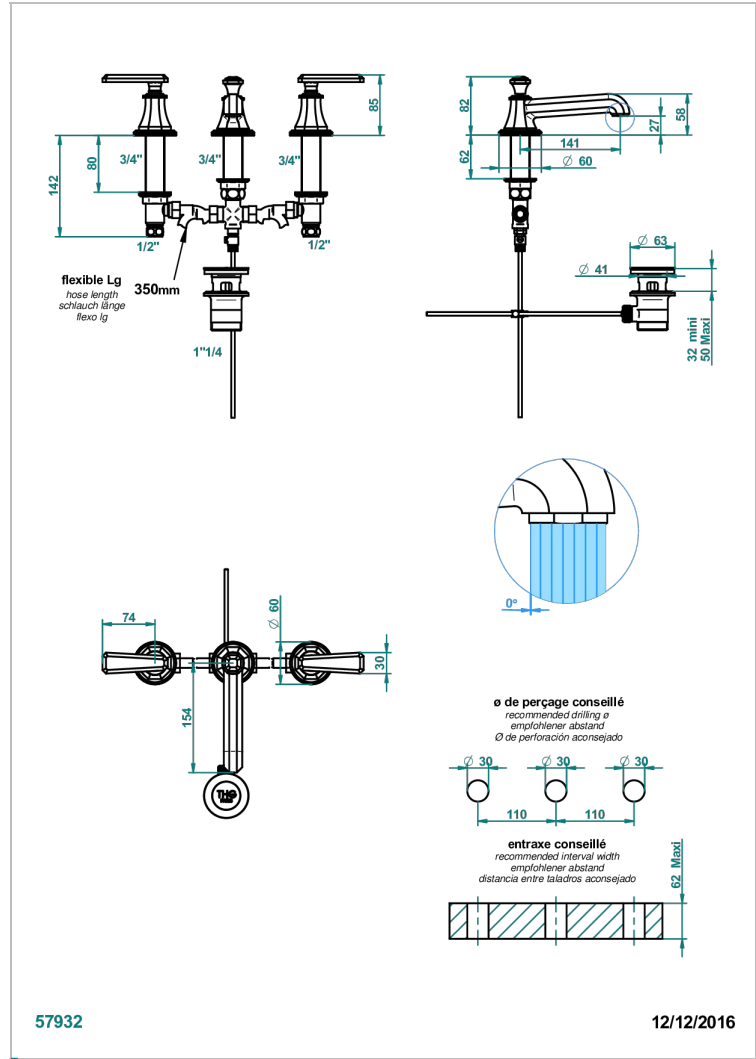

# TRADITION WITH LEVER

A58-151M/W

Rim mounted 3-hole basin mixer with waste for marble - WRAS approved

## CHARACTERISTIC

- WRAS : 2109367