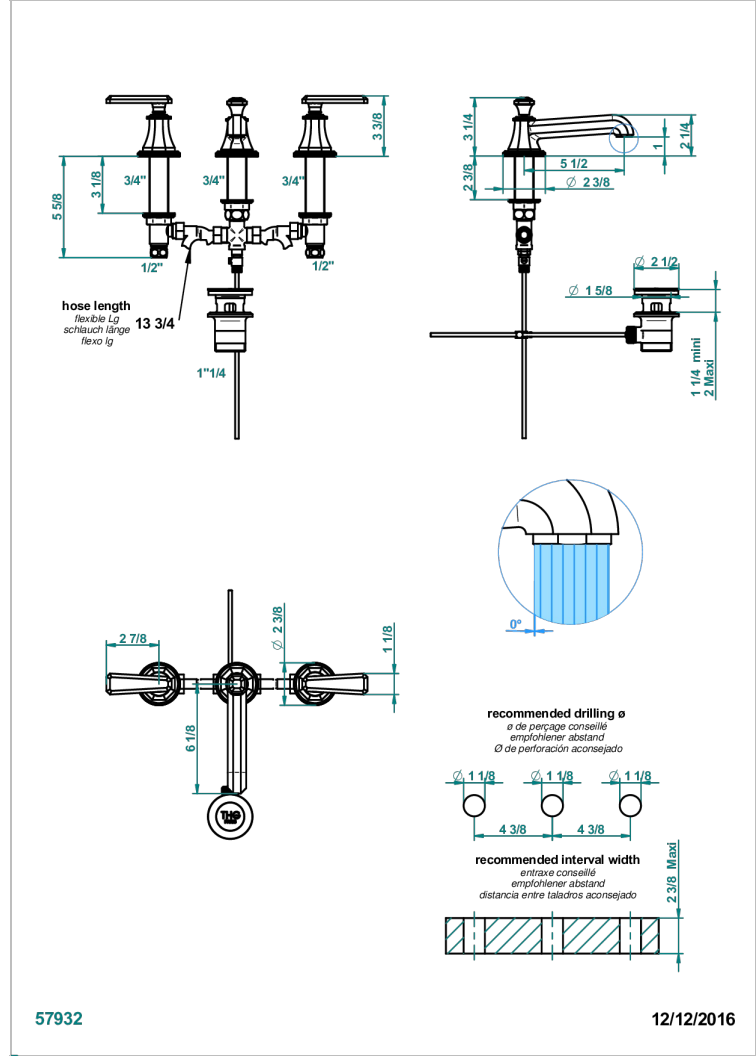

TRADITION WITH LEVER

A58-151M/W

Rim mounted 3-hole basin mixer with waste for marble - WRAS approved

CHARACTERISTIC

- WRAS : 2109367

STANDARDS

AVAILABLE FINITIONS

- Antique nickel - H28
- Black ceram - D30
- Blush PVD - H62
- Brass color PVD - H49
- Brown bronze color PVD - F33
- Gold color PVD - H52

- Natural smoked Brass - A13
- Nickel color PVD - H55
- Polished chrome (color finish) - A02
- Polished chrome / Polished gold (color finish) - G02
- Polished gold (color finish) - F01
- Polished nickel - B01