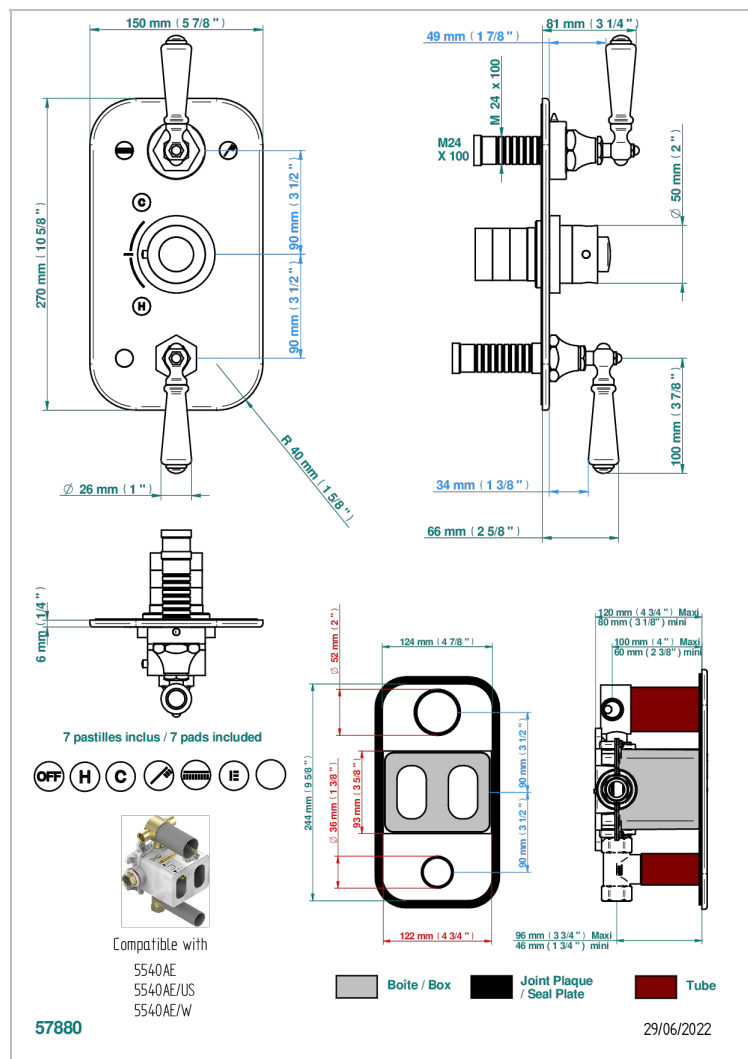

CHARLESTON WITH LEVER HANDLES

G75-5540BE

Trim for THG thermostat 3 functions , with one off function and 2 outlets and one single off function - rough part supplied with fixing box ref. 5 540AE/US

CHARACTERISTIC

- Built-in thermostatic cover for 5540AE with 3 outputs (1 x 3/4' and 2 x 1/2')
- Requires concealed thermostat Réf. 5540AE - 5540AE/US - 5540AE/W
- Output high : ceramic diverter with 2 functions and stopvalve
- Output downwards : 1/4' turn of 3/4' stopvalve
- For Shower 3 functions - 2 functions can operate simultaneously
- Temperature control knob with security stop at 38°C
- Solid brass plate and knob
- ASME : ASME A112.18.1-2011/CSA B125.1-11
- DVGW : DW-6512CQ0608

STANDARDS

RELATED SKU'S

- Ref. G00-5100G Reinforced stop ring for THG thermostatic with fixing set
- Ref. G00-5540AE/US Thg thermostat with wax cartridge with one stop valve, 2 outlets and another stop valve, delivered with a built-in box, no trim