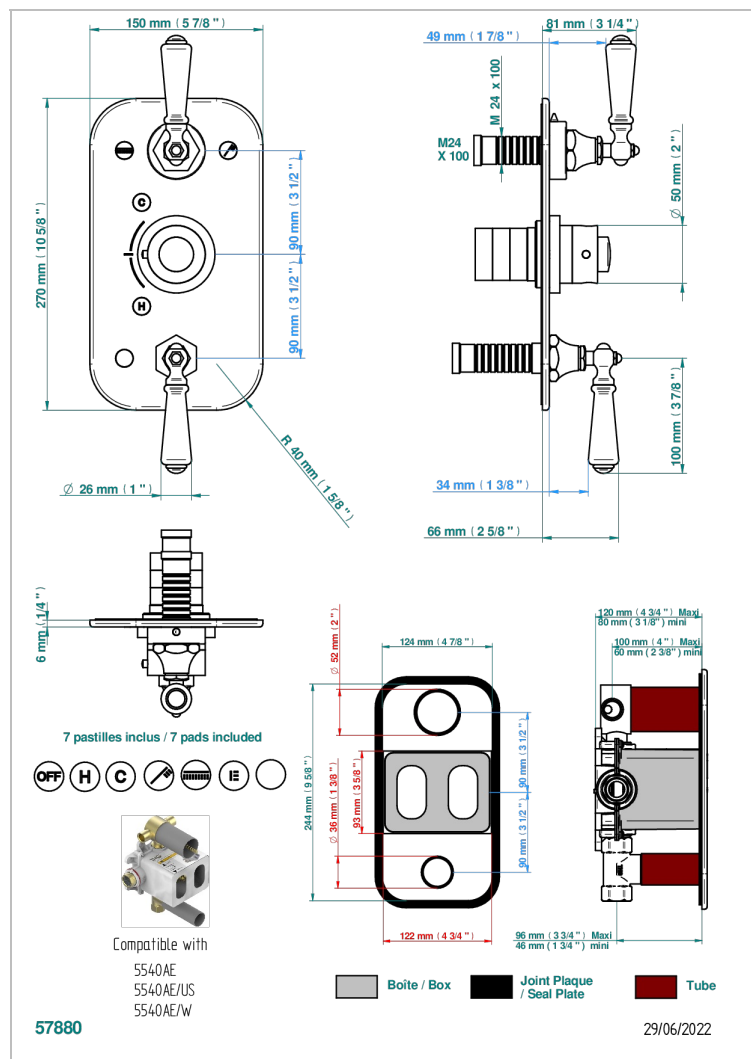

# CHARLESTON WITH LEVER

G75-5540BE

THG  
PARIS

Trim for THG thermostat 3 functions , with one off function and 2 outlets and one single off function - ref. 5 540AE with box for rough parts

## CHARACTERISTIC

- Built-in thermostatic cover for 5540AE with 3 outputs (1 x 3/4' and 2 x 1/2')
- Requires concealed thermostat Réf. 5540AE - 5540AE/US - 5540AE/W
- Output high : ceramic diverter with 2 functions and stopvalve
- Output downwards : 1/4' turn of 3/4' stopvalve
- For Shower 3 functions - 2 functions can operate simultaneously
- Temperature control knob with security stop at 38°C
- Solid brass plate and knob
- ASME : ASME A112.18.1-2011/CSA B125.1-11
- DVGW : DW-6512CQ0608

## RELATED SKU'S

- Ref. G00-5100G Reinforced stop ring for THG thermostatic with fixing set
- Ref. G00-5540AE Thg thermostat with wax cartridge, 3 functions with stop valve and 2 outlets (stop position between outlets) and another stop valve, delivered with a built-in box, no trim