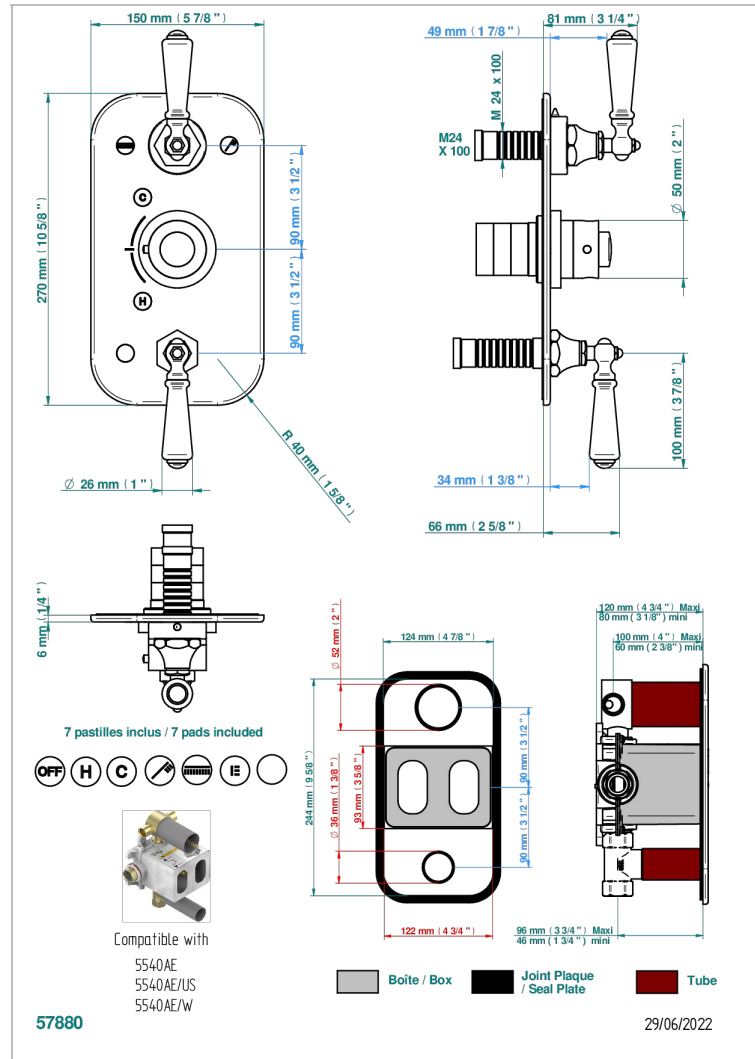

# BROADWAY WITH WHITE PORCELAIN LEVER HANDLES

A04-5540BE

Trim for THG thermostat 3 functions , with one off function and 2 outlets and one single off function - rough part supplied with fixing box ref. 5 540AE/US

## CHARACTERISTIC

- Built-in thermostatic cover for 5540AE with 3 outputs (1 x 3/4' and 2 x 1/2')
- Requires concealed thermostat Réf. 5540AE - 5540AE/US - 5540AE/W
- Output high : ceramic diverter with 2 functions and stopvalve
- Output downwards : 1/4' turn of 3/4' stopvalve
- For Shower 3 functions - 2 functions can operate simultaneously
- Temperature control knob with security stop at 38°C
- Solid brass plate and knob
- ASME : ASME A112.18.1-2011/CSA B125.1-11
- DVGW : DW-6512CQ0608

## RELATED SKU'S

- Ref. G00-5100G Reinforced stop ring for THG thermostatic with fixing set
- Ref. G00-5540AE/US Thg thermostat with wax cartridge with one stop valve, 2 outlets and another stop valve, delivered with a built-in box, no trim