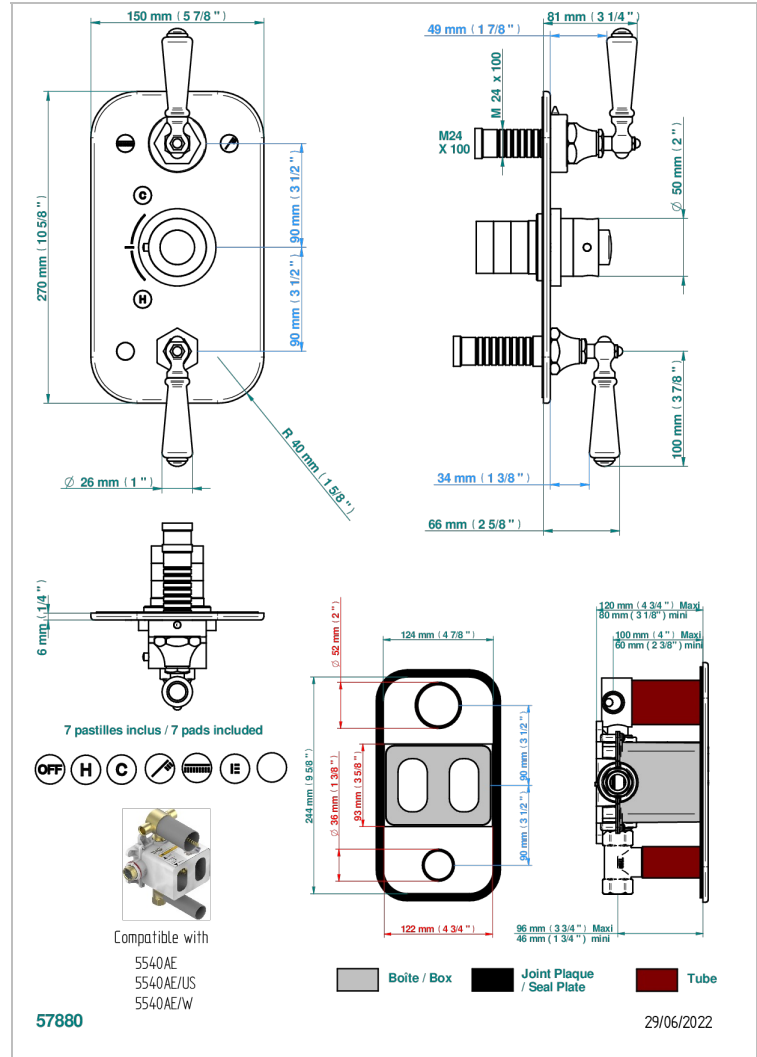

BROADWAY WITH LEVER

A04-5540BE

Trim for THG thermostat 3 functions , with one off function and 2 outlets and one single off function - ref. 5 540AE with box for rough parts

CHARACTERISTIC

- Built-in thermostatic cover for 5540AE with 3 outputs (1 x 3/4' and 2 x 1/2')
- Requires concealed thermostat Réf. 5540AE - 5540AE/US - 5540AE/W
- Output high : ceramic diverter with 2 functions and stopvalve
- Output downwards : 1/4' turn of 3/4' stopvalve
- For Shower 3 functions - 2 functions can operate simultaneously
- Temperature control knob with security stop at 38°C
- Solid brass plate and knob
- ASME : ASME A112.18.1-2011/CSA B125.1-11
- DVGW : DW-6512CQ0608

STANDARDS

RELATED SKU'S

- Ref. G00-5100G Reinforced stop ring for THG thermostatic with fixing set
- Ref. G00-5540AE/W Thg thermostat with wax cartridge with one stop valve, 2 outlets and another stop valve, delivered with a built-in box, without trim - was approved