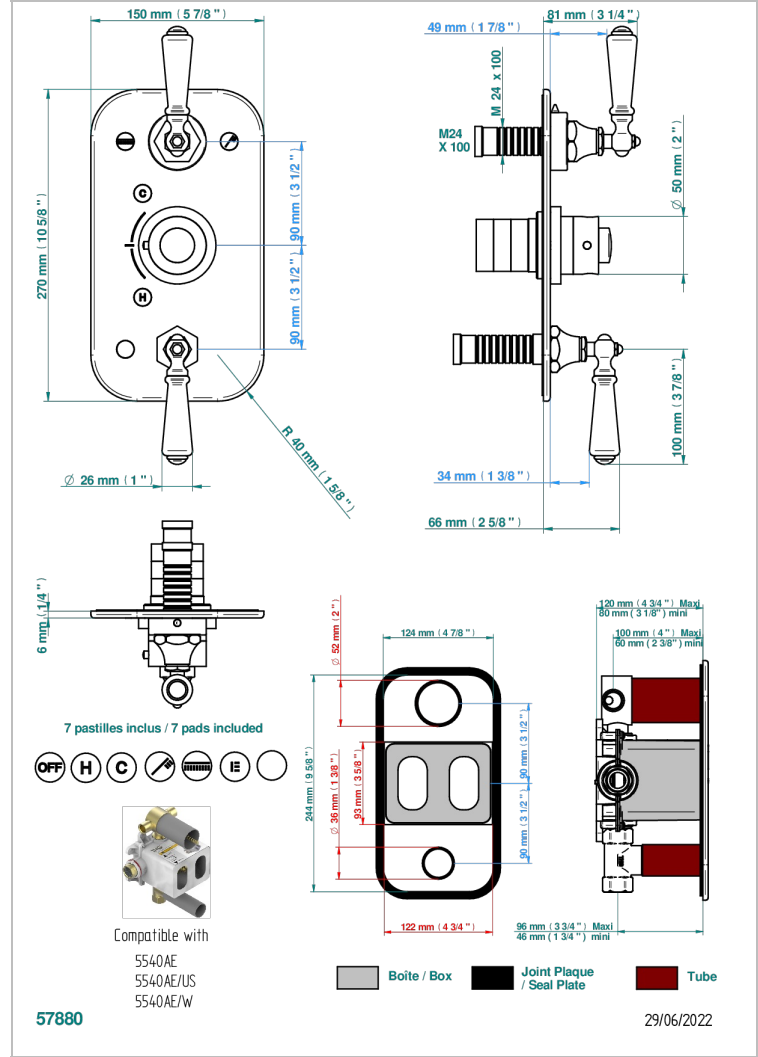

# BROADWAY WITH LEVER

A04-5540BE

THG  
PARIS

Trim for THG thermostat 3 functions , with one off function and 2 outlets and one single off function - ref. 5 540AE with box for rough parts

## CHARACTERISTIC

- Built-in thermostatic cover for 5540AE with 3 outputs (1 x 3/4' and 2 x 1/2')
- Requires concealed thermostat Réf. 5540AE - 5540AE/US - 5540AE/W
- Output high : ceramic diverter with 2 functions and stopvalve
- Output downwards : 1/4' turn of 3/4' stopvalve
- For Shower 3 functions - 2 functions can operate simultaneously
- Temperature control knob with security stop at 38°C
- Solid brass plate and knob
- ASME : ASME A112.18.1-2011/CSA B125.1-11
- DVGW : DW-6512CQ0608

## RELATED SKU'S

- Ref. G00-5100G Reinforced stop ring for THG thermostatic with fixing set
- Ref. G00-5540AE Thg thermostat with wax cartridge, 3 functions with stop valve and 2 outlets (stop position between outlets) and another stop valve, delivered with a built-in box, no trim