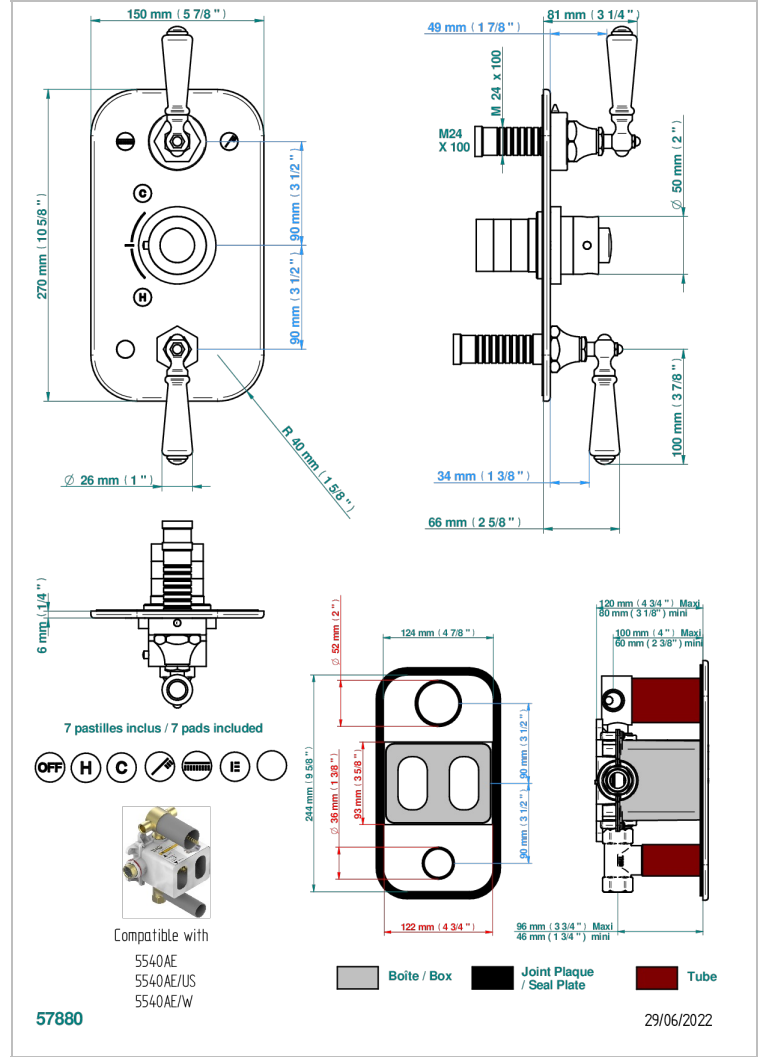

# BROADWAY WITH LEVER

A04-5540BE

THG  
PARIS

Trim for THG thermostat 3 functions , with one off function and 2 outlets and one single off function - ref. 5 540AE with box for rough parts

## CHARACTERISTIC

- Built-in thermostatic cover for 5540AE with 3 outputs (1 x 3/4' and 2 x 1/2')
- Requires concealed thermostat Réf. 5540AE - 5540AE/US - 5540AE/W
- Output high : ceramic diverter with 2 functions and stopvalve
- Output downwards : 1/4' turn of 3/4' stopvalve
- For Shower 3 functions - 2 functions can operate simultaneously
- Temperature control knob with security stop at 38°C
- Solid brass plate and knob
- ASME : ASME A112.18.1-2011/CSA B125.1-11
- DVGW : DW-6512CQ0608

## RELATED SKU'S

- Ref. G00-5100G Reinforced stop ring for THG thermostatic with fixing set
- Ref. G00-5540AE Thg thermostat with wax cartridge, 3 functions with stop valve and 2 outlets (stop position between outlets) and another stop valve, delivered with a built-in box, no trim