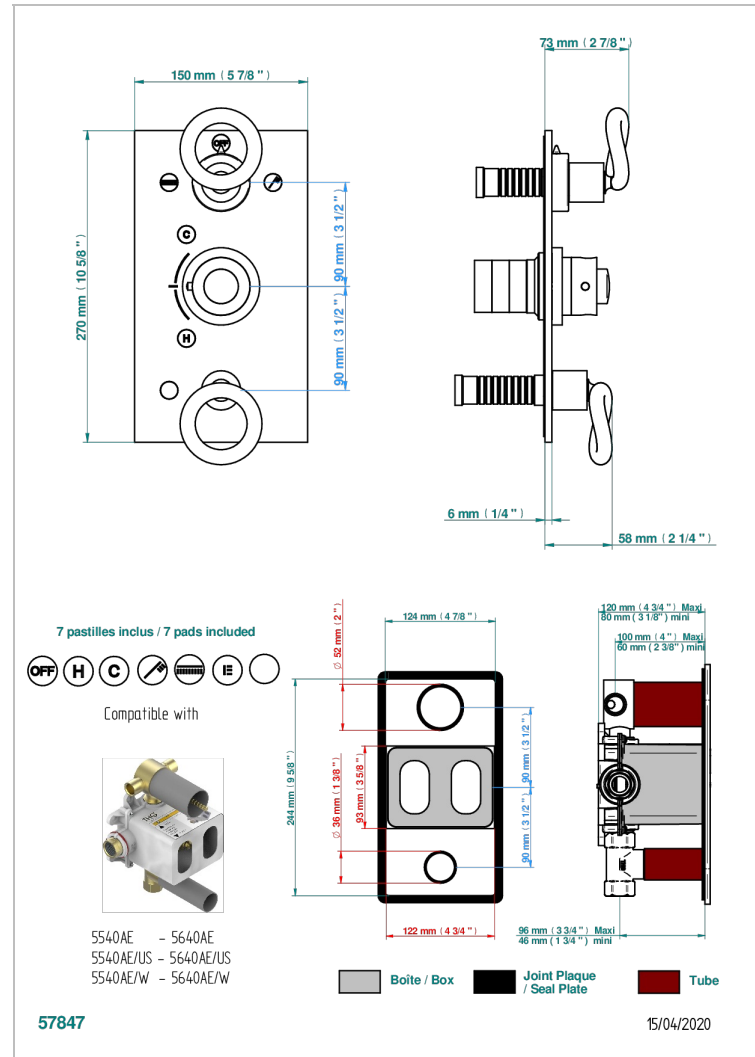

# COLLECTION "O"

G4P-5540BE

Trim for THG thermostat 3 functions , with one off function and 2 outlets and one single off function - rough part supplied with fixing box ref. 5 540AE/US

## CHARACTERISTIC

- Built-in thermostatic cover for 5540AE with 3 outputs (1 x 3/4' and 2 x 1/2')
- Requires concealed thermostat Réf. 5540AE - 5540AE/US - 5540AE/W
- Output high : ceramic diverter with 2 functions and stopvalve
- Output downwards : 1/4' turn of 3/4' stopvalve
- For Shower 3 functions - 2 functions can operate simultaneously
- Temperature control knob with security stop at 38°C
- Solid brass plate and knob
- ASME : ASME A112.18.1-2011/CSA B125.1-11
- DVGW : DW-6512CQ0608

## RELATED SKU'S

- Ref. G00-5100G Reinforced stop ring for THG thermostatic with fixing set
- Ref. G00-5540AE/US Thg thermostat with wax cartridge with one stop valve, 2 outlets and another stop valve, delivered with a built-in box, no trim