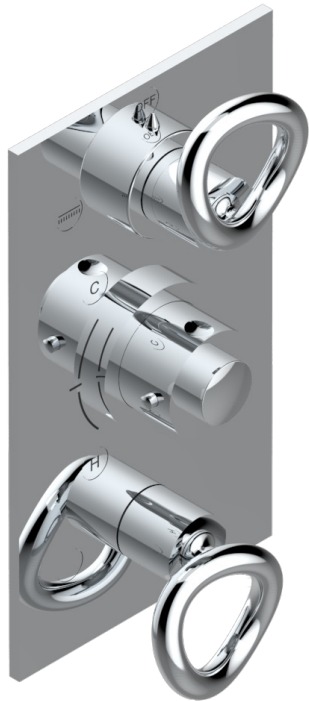

# COLLECTION "O"

G4P-5540BE

Trim for THG thermostat 3 functions , with one off function and 2 outlets and one single off function - rough part supplied with fixing box ref. 5 540AE/US

## CHARACTERISTIC

- Built-in thermostatic cover for 5540AE with 3 outputs (1 x 3/4' and 2 x 1/2')
- Requires concealed thermostat Réf. 5540AE - 5540AE/US - 5540AE/W
- Output high : ceramic diverter with 2 functions and stopvalve
- Output downwards : 1/4' turn of 3/4' stopvalve
- For Shower 3 functions - 2 functions can operate simultaneously
- Temperature control knob with security stop at 38°C
- Solid brass plate and knob
- ASME : ASME A112.18.1-2011/CSA B125.1-11
- DVGW : DW-6512CQ0608

## RELATED SKU'S

- Ref. G00-5100G Reinforced stop ring for THG thermostatic with fixing set
- Ref. G00-5540AE/US Thg thermostat with wax cartridge with one stop valve, 2 outlets and another stop valve, delivered with a built-in box, no trim