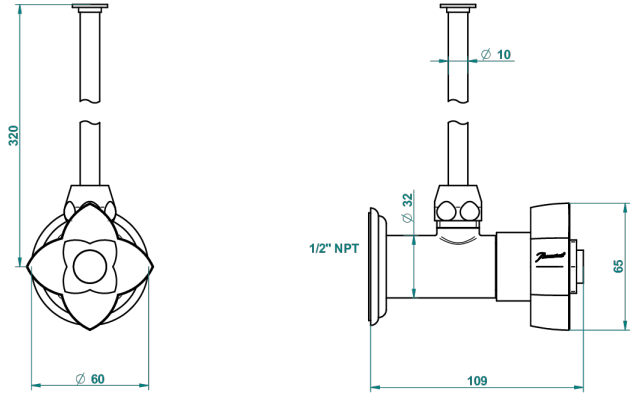

PETALE DE CRISTAL - AZUL CRISTAL

U6B-181/SWC

Angle valve with 3/8 toiletsupply quick adaptator set

THG[®]
PARIS

57753

19/11/2015

CARACTERÍSTICAS

- Pétale de Cristal - azul cristal
- Angle valve with 3/8 toiletsupply quick adaptator set