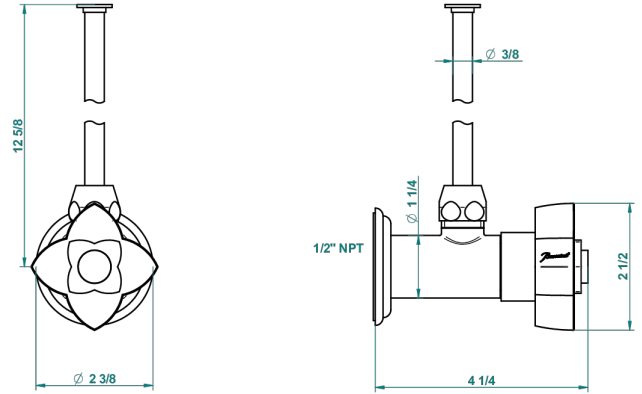

PETALE DE CRISTAL - AZUL CRISTAL

U6B-181/SWC

Angle valve with 3/8 toiletsupply quick adaptator set

THG[®]
PARIS

57753

19/11/2015

CARACTERÍSTICAS

- Pétale de Cristal - azul cristal
- Angle valve with 3/8 toiletsupply quick adaptator set