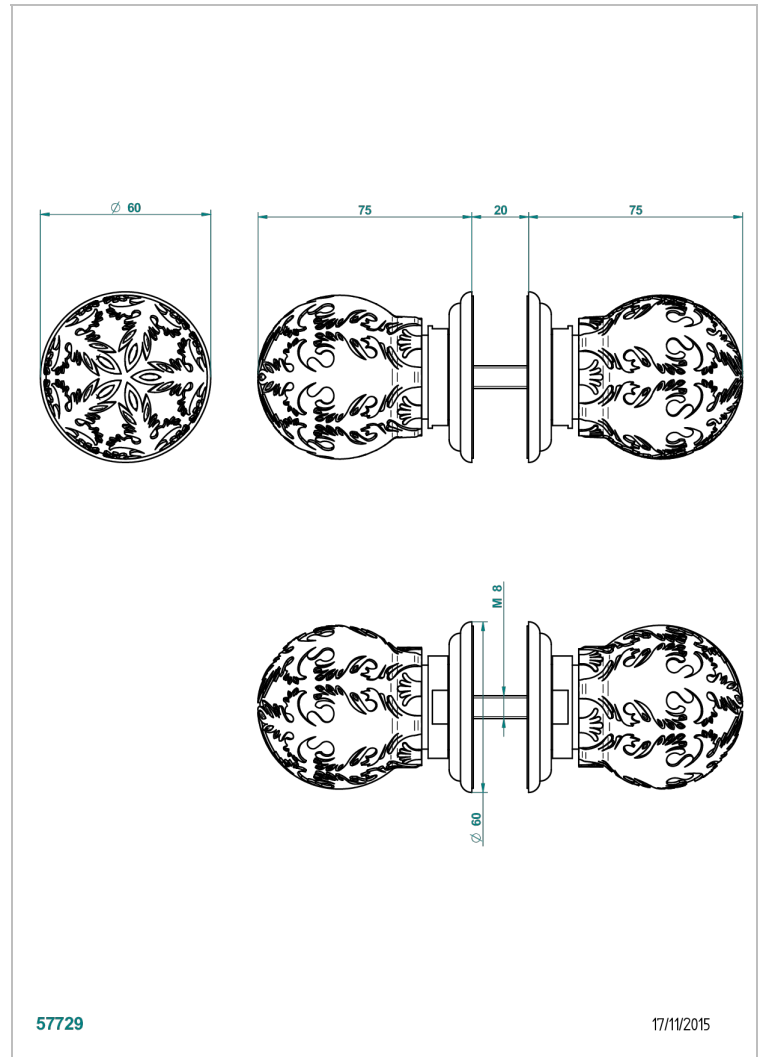

# FLORE

U5A-638V

Pair of large door knobs

THG<sup>®</sup>  
PARIS

57729

17/11/2015

## CHARACTERISTIC

- Flore
- Pair of large door knobs

## AVAILABLE FINITIONS

Antique nickel - H28  
Black ceram - D30  
Blush PVD - H62  
Brass color PVD - H49  
Brown bronze color PVD - F33  
Gold color PVD - H52

Graphite PVD - H64  
Lacquered light bronze - D01  
Matt Umber PVD - H67  
Matt blush PVD - H60  
Matt brass color PVD - H50  
Matt brown bronze color PVD - F34