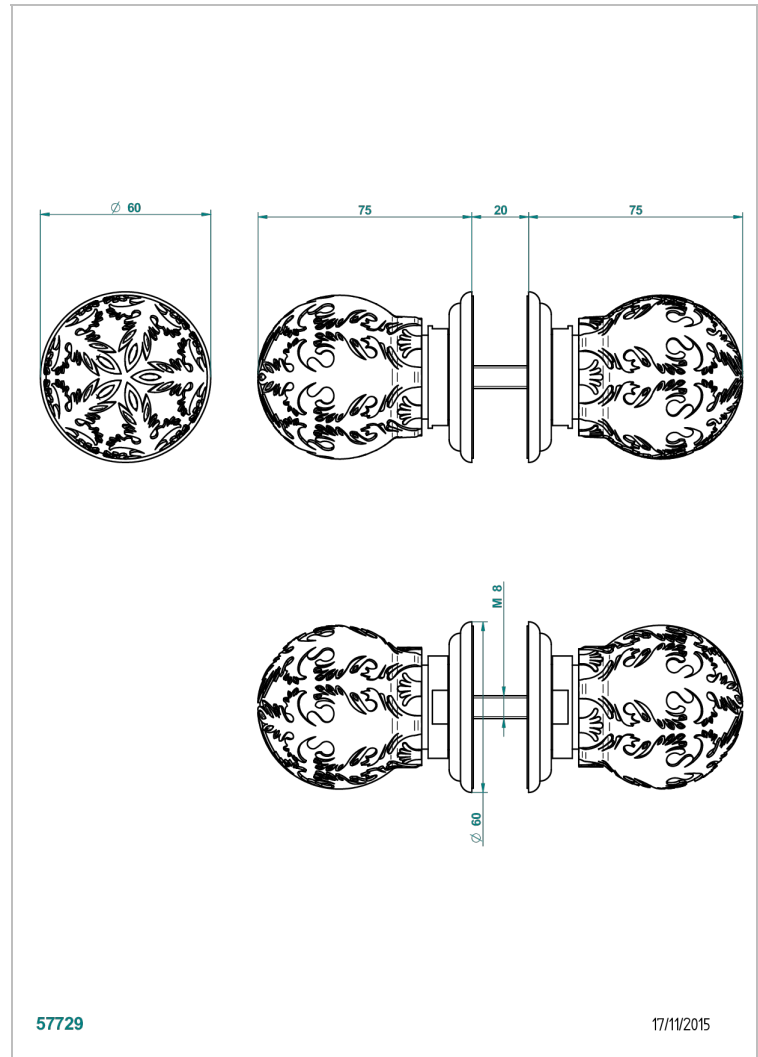

FLORE

U5A-638V

Pair of large door knobs

THG[®]
PARIS

CHARACTERISTIC

- Flore
- Pair of large door knobs

AVAILABLE FINITIONS

Antique nickel - H28
Black ceram - D30
Blush PVD - H62
Brass color PVD - H49
Brown bronze color PVD - F33
Gold color PVD - H52

Graphite PVD - H64
Lacquered light bronze - D01
Matt Umber PVD - H67
Matt blush PVD - H60
Matt brass color PVD - H50
Matt brown bronze color PVD - F34

Matt chrome - C02
Matt gold - F07
Matt gold color PVD - H53
Matt graphite PVD - H65
Matt nickel (color finish) - C01
Matt nickel color PVD - H56

Nickel color PVD - H55
Polished chrome (color finish) - A02
Polished chrome / Polished gold (color finish) - G02
Polished gold (color finish) - F01
Polished nickel - B01
Soft gold - F30

Soft matt gold - F31
Umber PVD - H66
Varnished matt antique red copper (color finish) - H07