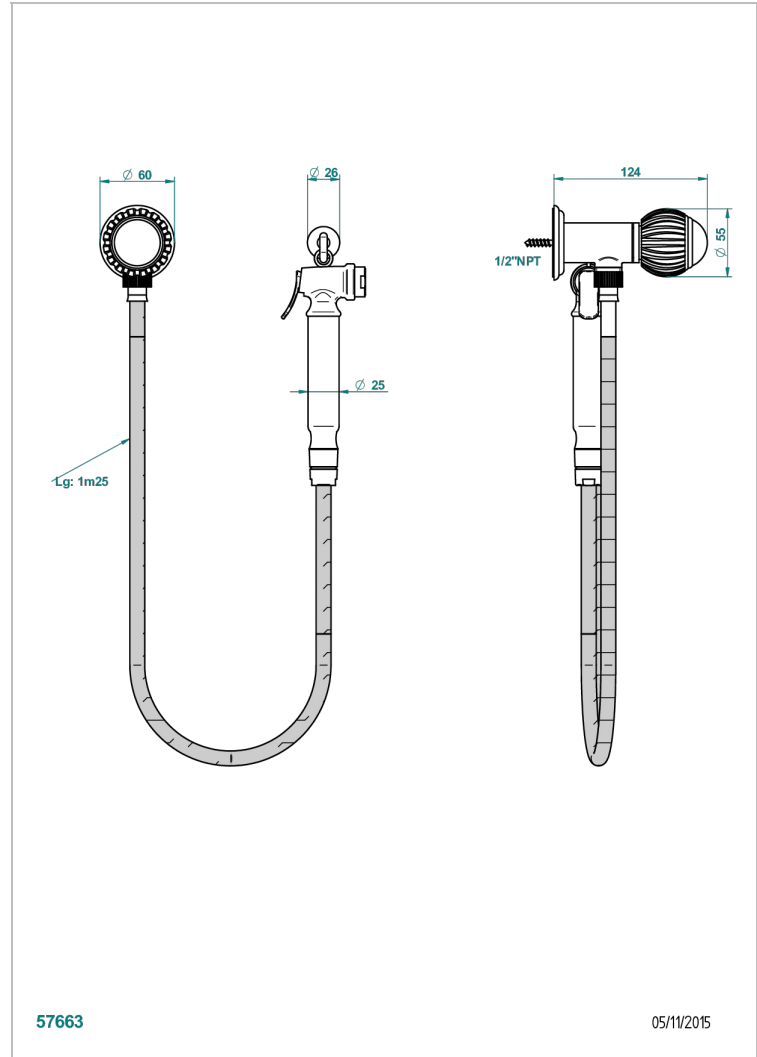

VOGUE MALACHITE

A8M-5840/8US

Handheld spray bidet with hose, elbow and hook

THG[®]
PARIS

CHARACTERISTIC

- Vogue Malachite
- Handheld spray bidet with hose, elbow and hook

TECHNICAL SPECS

- Recommandé : 3 bars (max. 5 bars) - Advised : 43,5 psi (max. 72 psi)
- 9,5 l/min à 3 bars (2.5 gpm at 43.5 psi)

AVAILABLE FINITIONS

- Chrome polished - A02
- Chrome polished / gold polished - G02
- Gold polished - F01
- Nickel polished - B01