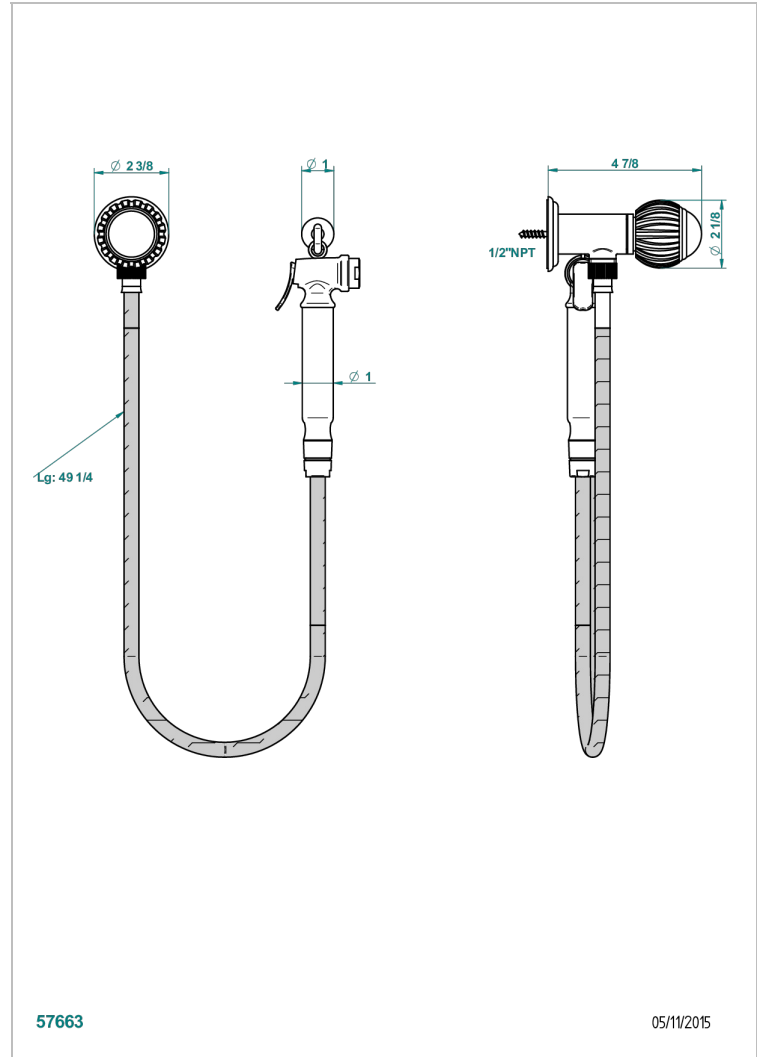

VOGUE MALACHITE

A8M-5840/8US

Handheld spray bidet with hose, elbow and hook

THG[®]
PARIS

CHARACTERISTIC

- Vogue Malachite
- Handheld spray bidet with hose, elbow and hook

TECHNICAL SPECS

- Recommandé : 3 bars (max. 5 bars) - Advised : 43,5 psi (max. 72 psi)
- 9,5 l/min à 3 bars (2.5 gpm at 43.5 psi)

AVAILABLE FINITIONS

- Chrome polished - A02
- Chrome polished / gold polished - G02
- Gold polished - F01
- Nickel polished - B01