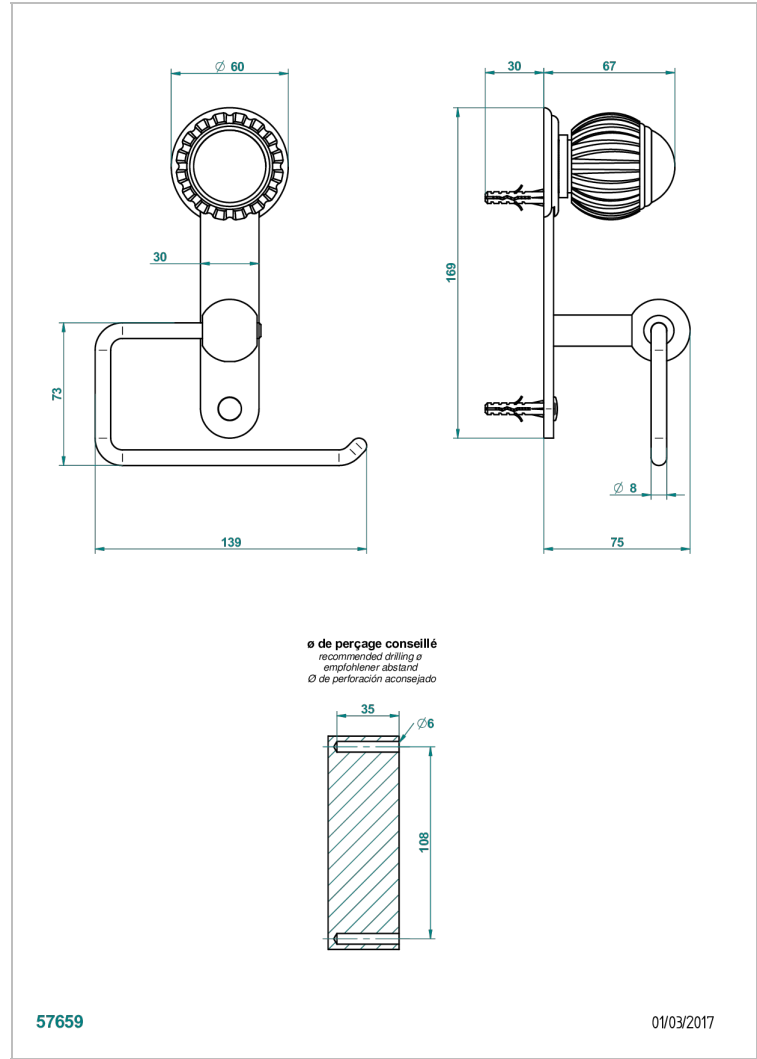

# VOGUE MALACHITE

A8M-538A

Toilet paper holder, single mount without cover

## CHARACTERISTIC

- Vogue Malachite
- Toilet paper holder, single mount without cover