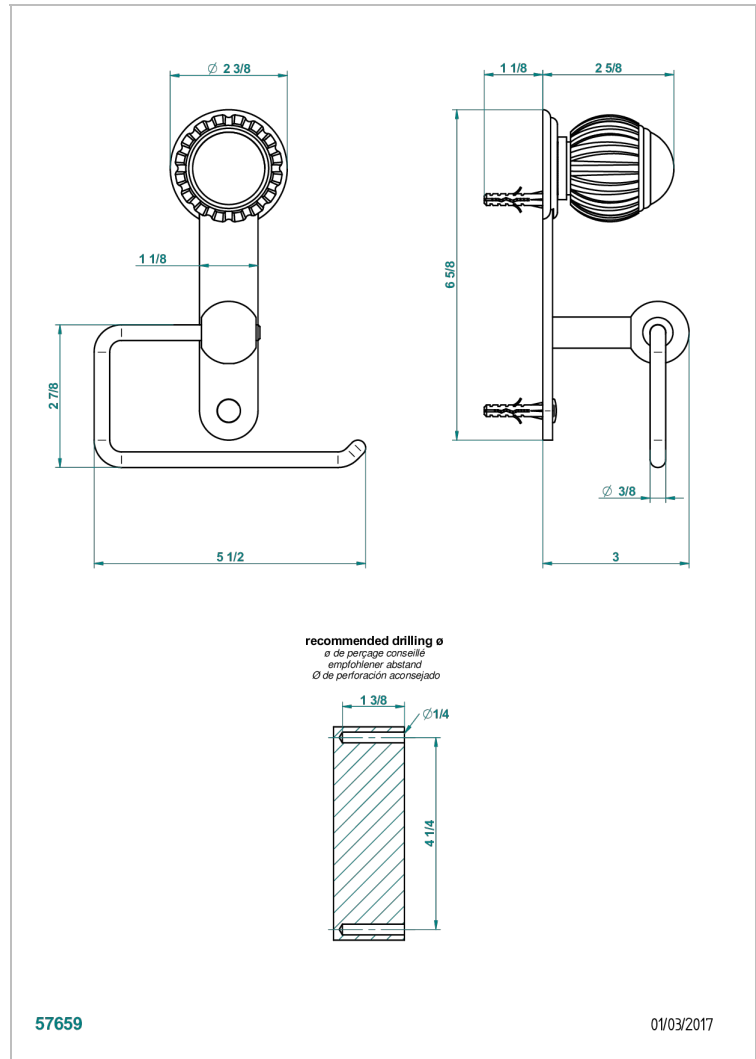

VOGUE MALACHITE

A8M-538A

Toilet paper holder, single mount without cover

THG[®]
PARIS

CHARACTERISTIC

- Vogue Malachite
- Toilet paper holder, single mount without cover

AVAILABLE FINITIONS

Black ceram - D30
Blush PVD - H62
Brass color PVD - H49
Brown bronze color PVD - F33
Chrome polished - A02
Chrome polished / gold polished - G02

Copper antique matt, coated - H07
Gold color PVD - H52
Gold mat - F07
Gold polished - F01
Graphite PVD - H64
Light coated bronze - D01

Matt Umber PVD - H67
Matt blush PVD - H60
Matt brass color PVD - H50
Matt brown bronze color PVD - F34
Matt chrome (American satin) - C02
Matt gold color PVD - H53

Matt graphite PVD - H65
Matt nickel (American satin) - C01
Matt nickel color PVD - H56
Nickel antique / Sovereign - H28
Nickel color PVD - H55
Nickel polished - B01

Soft gold - F30
Soft matt gold - F31
Umber PVD - H66