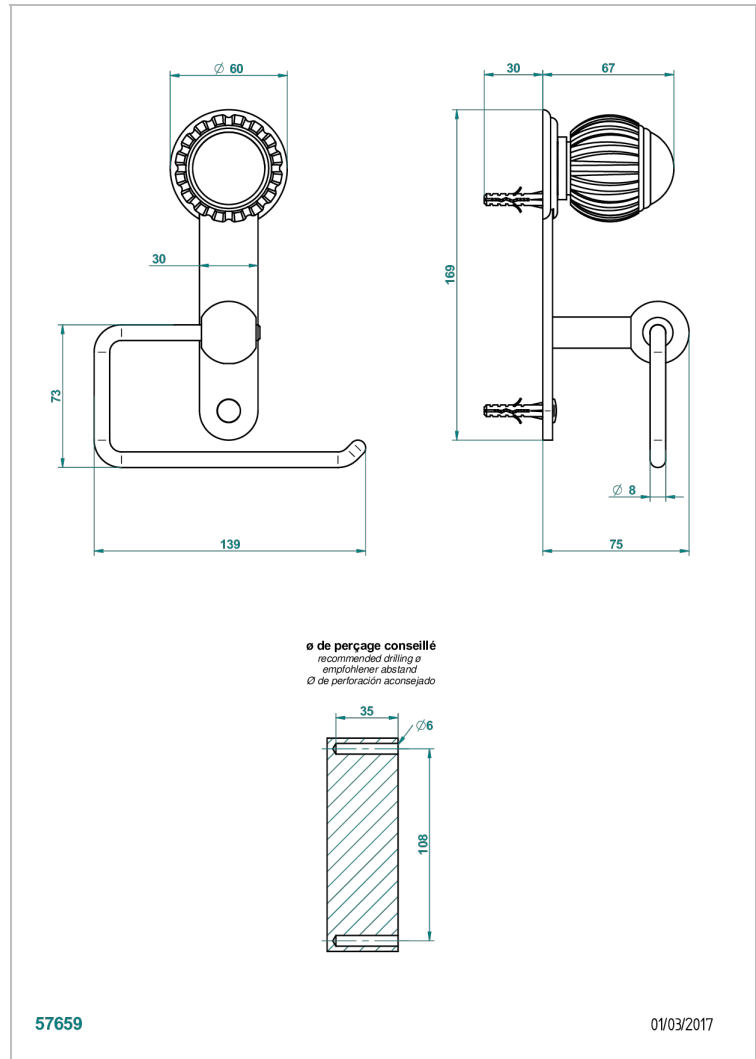

# VOGUE MALACHITE

A8M-538A

Wall mounted WC paper holder without cover

THG<sup>®</sup>  
PARIS

## CHARACTERISTIC

- Vogue Malachite
- Wall mounted WC paper holder without cover