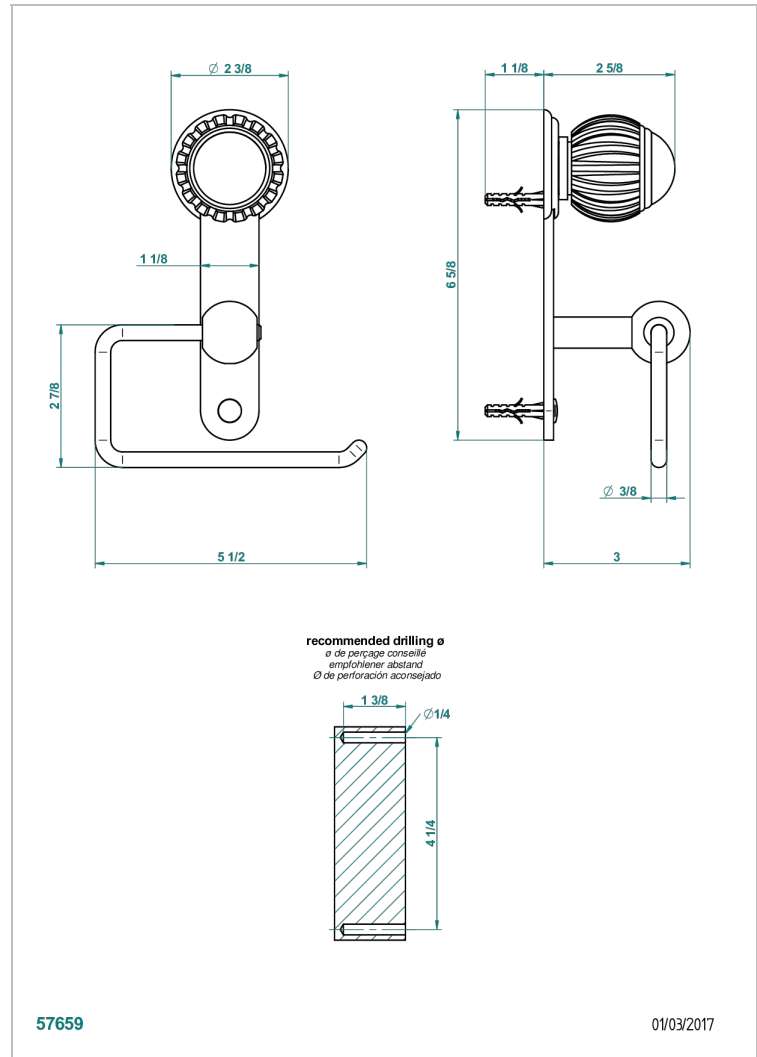

# VOGUE MALACHITE

A8M-538A

Wall mounted WC paper holder without cover

## CHARACTERISTIC

- Vogue Malachite
- Wall mounted WC paper holder without cover