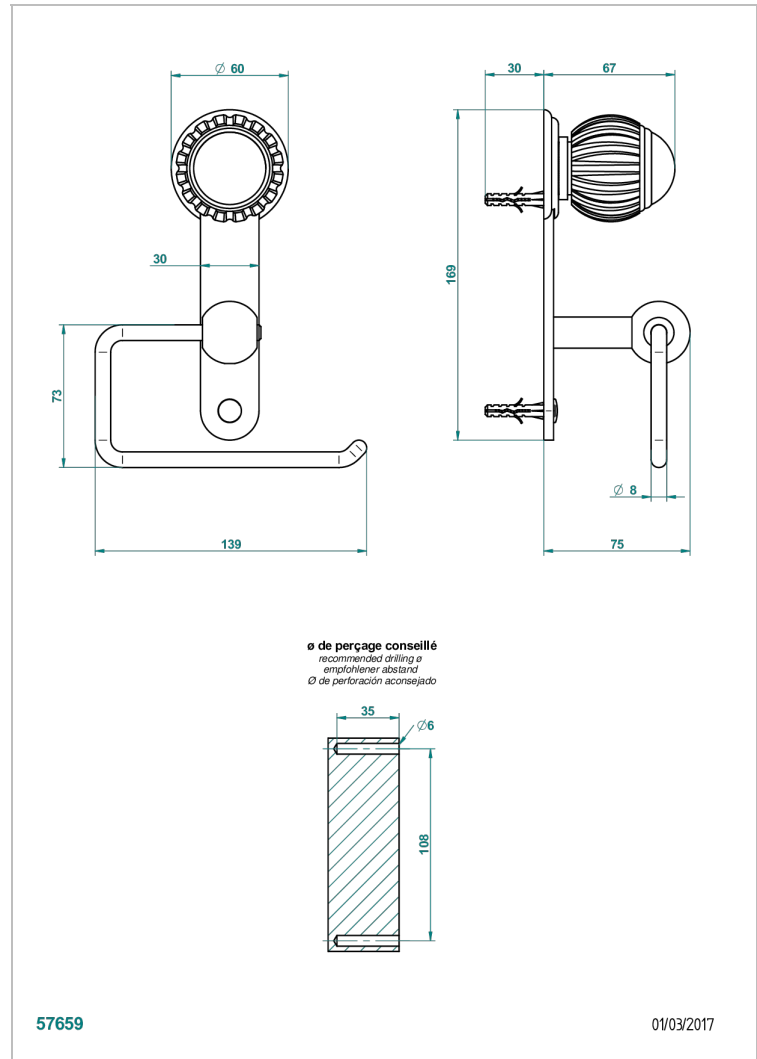

VOGUE MALACHITE

A8M-538A

Wall mounted WC paper holder without cover

THG[®]
PARIS

CHARACTERISTIC

- Vogue Malachite
- Wall mounted WC paper holder without cover

AVAILABLE FINITIONS

Antique nickel - H28
Black ceram - D30
Blush PVD - H62
Brass color PVD - H49
Brown bronze color PVD - F33
Gold color PVD - H52

Nickel color PVD - H55
Polished chrome (color finish) - A02
Polished chrome / Polished gold (color finish) - G02
Polished gold (color finish) - F01
Polished nickel - B01
Soft gold - F30

Soft matt gold - F31
Umber PVD - H66
Varnished matt antique red copper (color finish) - H07