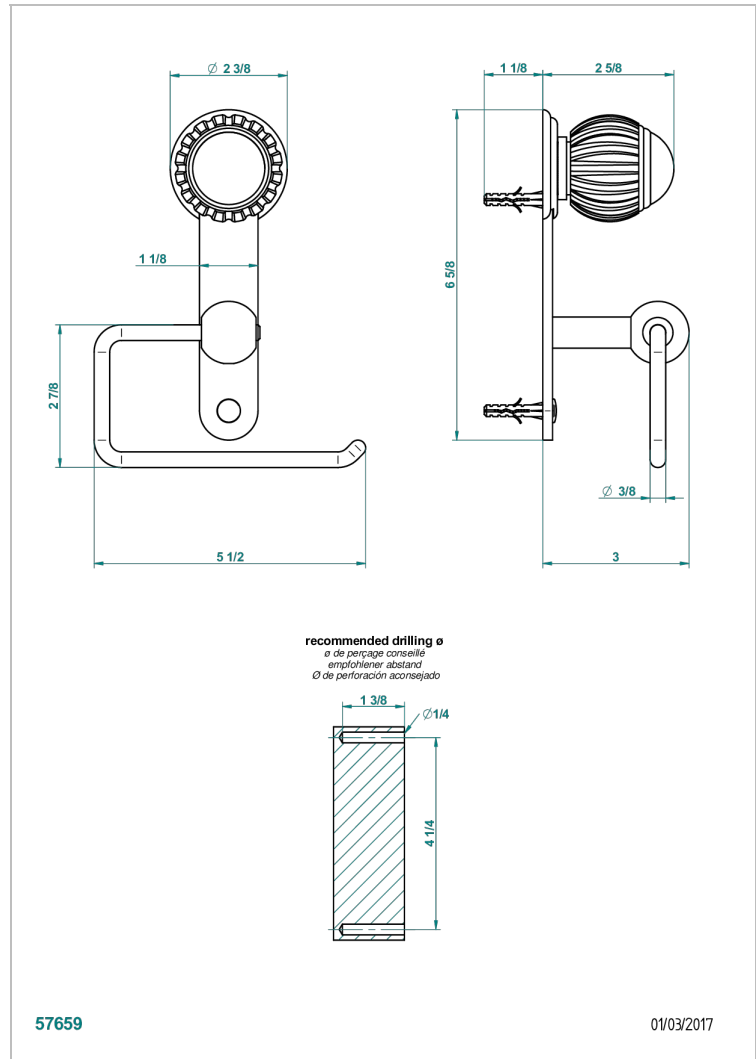

VOGUE MALACHITE

A8M-538A

Wall mounted WC paper holder without cover

THG[®]
PARIS

CHARACTERISTIC

- Vogue Malachite
- Wall mounted WC paper holder without cover

AVAILABLE FINITIONS

Antique nickel - H28
Black ceram - D30
Blush PVD - H62
Brass color PVD - H49
Brown bronze color PVD - F33
Gold color PVD - H52

Nickel color PVD - H55
Polished chrome (color finish) - A02
Polished chrome / Polished gold (color finish) - G02
Polished gold (color finish) - F01
Polished nickel - B01
Soft gold - F30

Soft matt gold - F31
Umber PVD - H66
Varnished matt antique red copper (color finish) - H07