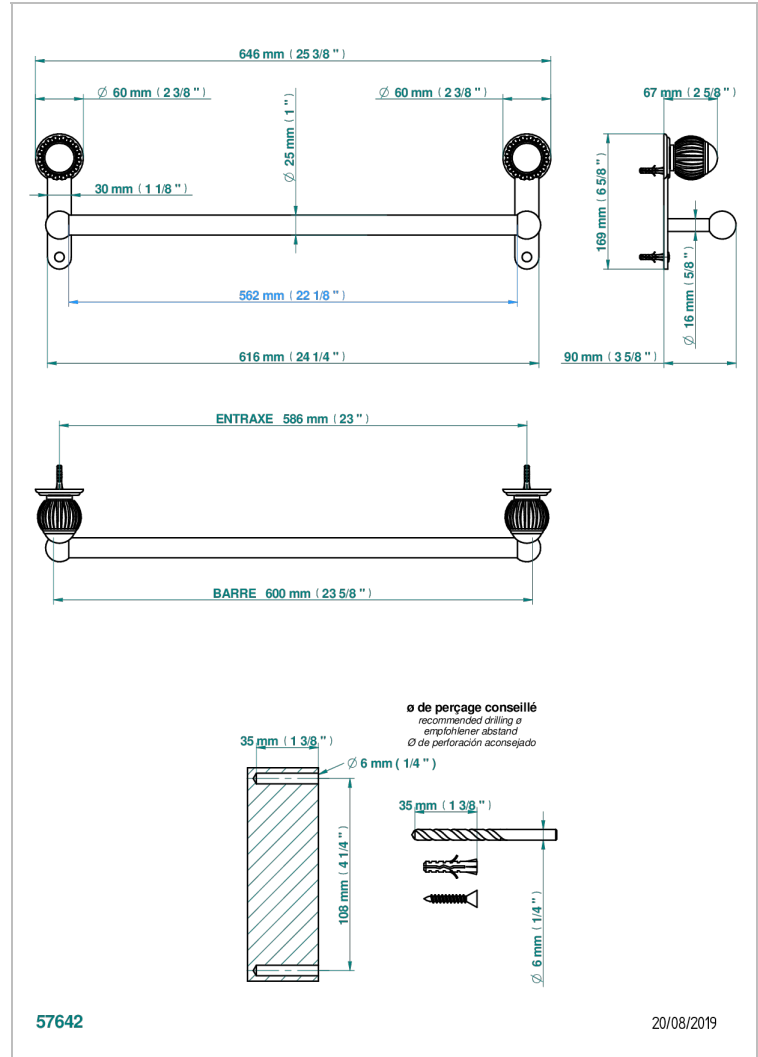

# VOGUE MALACHITE

A8M-526/60

Bath towel holder, length: 600 mm

THG<sup>®</sup>  
PARIS

## CARACTERÍSTICAS

- Vogue Malachite
- Bath towel holder, length: 600 mm