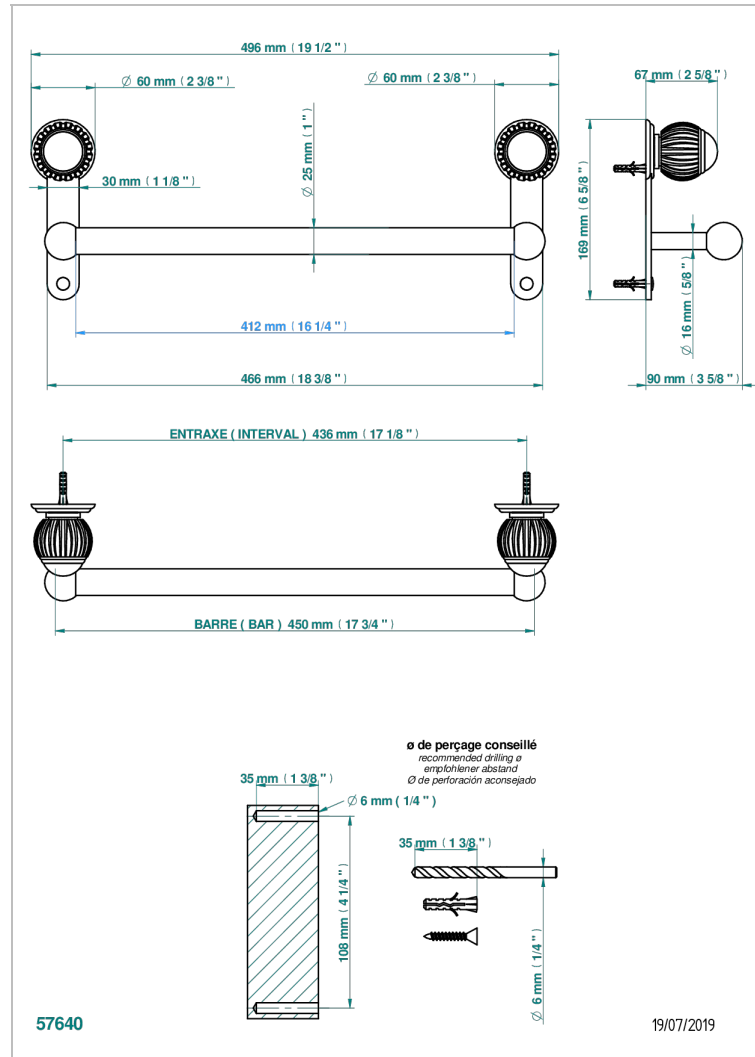

VOGUE MALACHITE

A8M-526/45

Towel bar, 18" long

THG[®]
PARIS

CHARACTERISTIC

- Vogue Malachite
- Towel bar, 18" long

AVAILABLE FINITIONS

Black ceram - D30
Blush PVD - H62
Brass color PVD - H49
Brown bronze color PVD - F33
Chrome polished - A02
Chrome polished / gold polished - G02