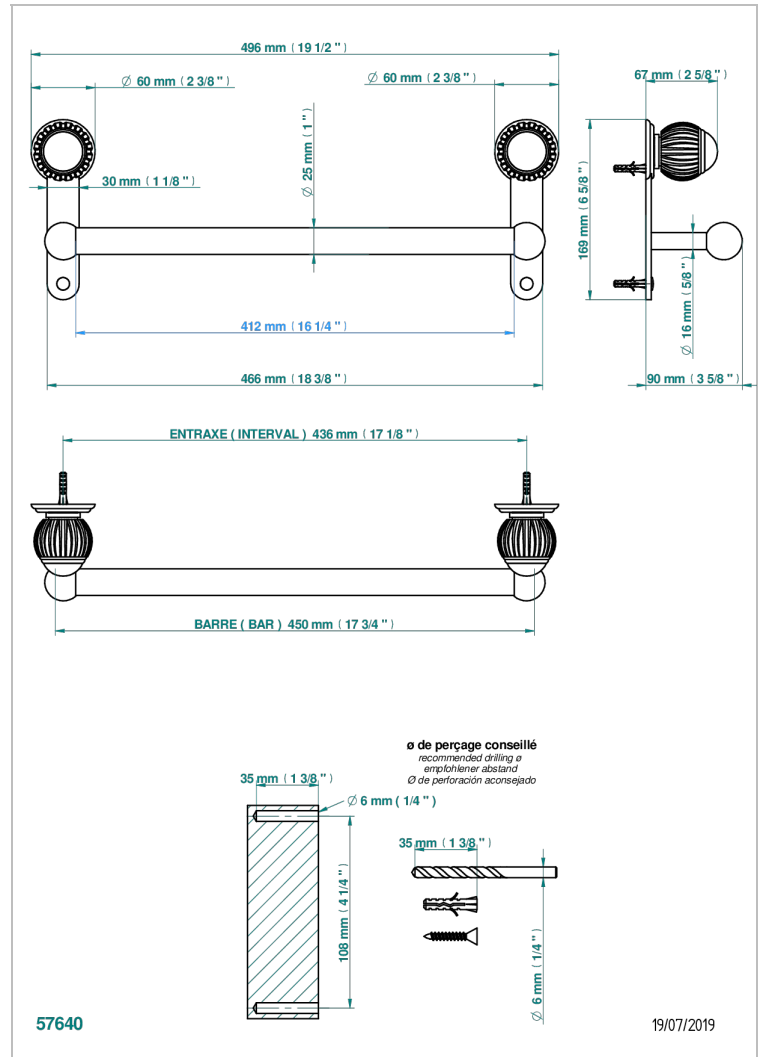

# VOGUE MALACHITE

A8M-526/45

Bath towel holder, length: 450 mm

THG<sup>®</sup>  
PARIS

## CARACTERÍSTICAS

- Vogue Malachite
- Bath towel holder, length: 450 mm