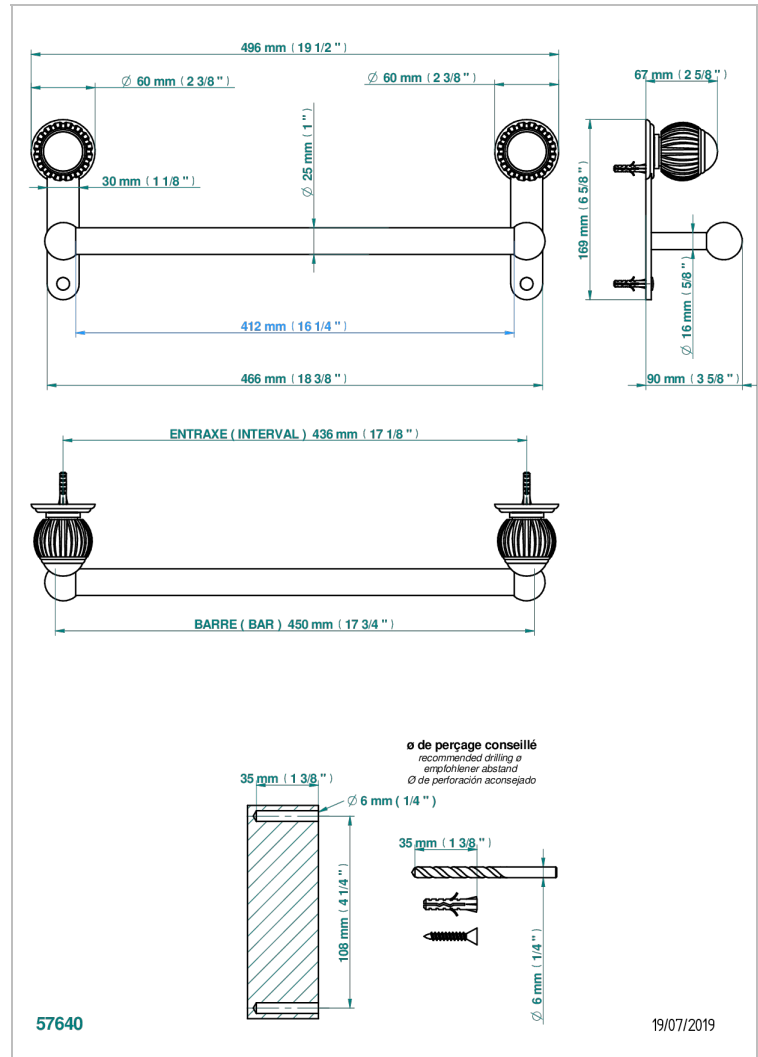

VOGUE MALACHITE

A8M-526/45

Bath towel holder, length: 450 mm

THG[®]
PARIS

CHARACTERISTIC

- Vogue Malachite
- Bath towel holder, length: 450 mm

AVAILABLE FINITIONS

Antique nickel - H28
Black ceram - D30
Blush PVD - H62
Brass color PVD - H49
Brown bronze color PVD - F33
Gold color PVD - H52