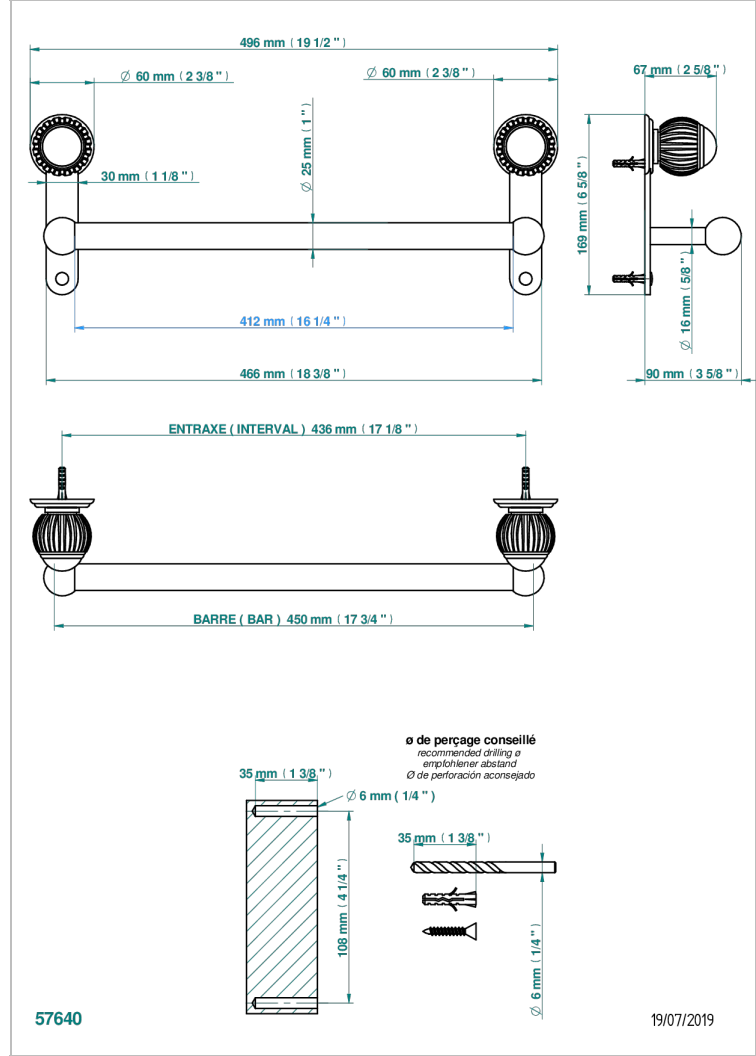

VOGUE MALACHITE

A8M-526/45

Bath towel holder, length: 450 mm

THG[®]
PARIS

CHARACTERISTIC

- Vogue Malachite
- Bath towel holder, length: 450 mm

AVAILABLE FINITIONS

Antique nickel - H28
Black ceram - D30
Blush PVD - H62
Brass color PVD - H49
Brown bronze color PVD - F33
Gold color PVD - H52