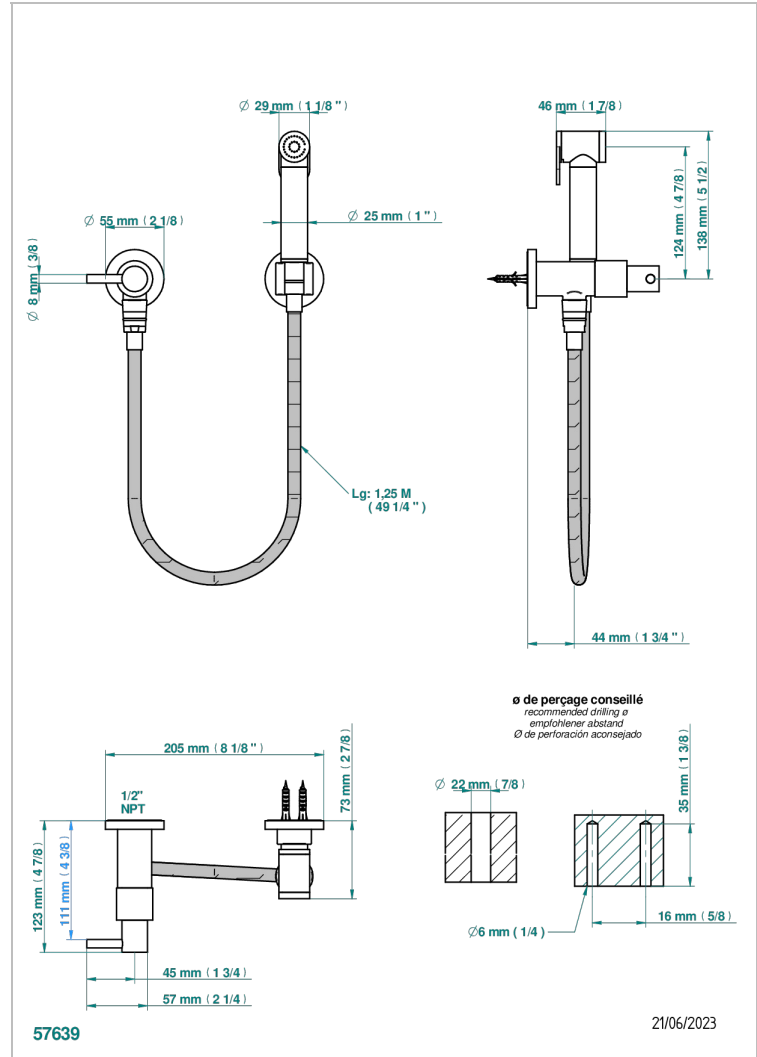

NANO

G5A-5840/8US

Handheld spray bidet with hose, elbow and hook

CHARACTERISTIC

- Nano
- Handheld spray bidet with hose, elbow and hook

TECHNICAL SPECS

- Recommandé : 3 bars (max. 5 bars) - Advised : 43,5 psi (max. 72 psi)
- 9,5 l/min à 3 bars (2.5 gpm at 43.5 psi)

AVAILABLE FINITIONS

- Chrome polished - A02
- Chrome polished / gold polished - G02
- Gold polished - F01
- Nickel polished - B01