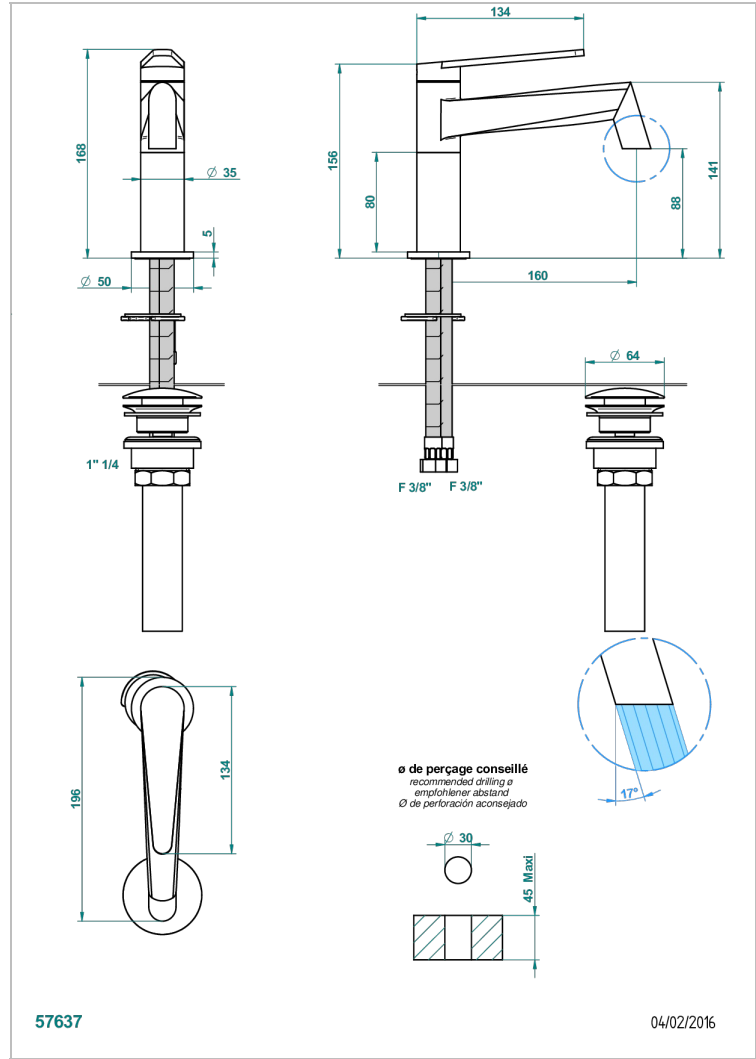

# METAMORPHOSE WITH LEVER HANDLES

G6B-6500/US

Single lever faucet with drain