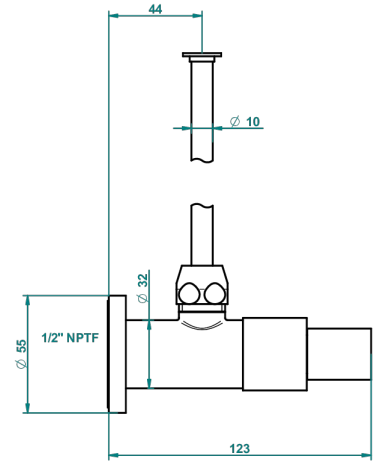

NANO CON MANETAS

G5B-181/SWC

Angle valve with 3/8 toiletsupply quick adaptator set

THG[®]
PARIS

57635

04/11/2015

CARACTERÍSTICAS

- Nano con manetas
- Angle valve with 3/8 toiletsupply quick adaptator set