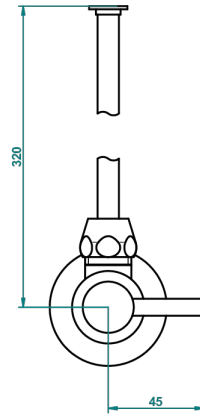

NANO CON MANETAS

G5B-181/SWC

Angle valve with 3/8 toiletsupply quick adaptator set

THG[®]
PARIS

57635

04/11/2015

CARACTERÍSTICAS

- Nano con manetas
- Angle valve with 3/8 toiletsupply quick adaptator set