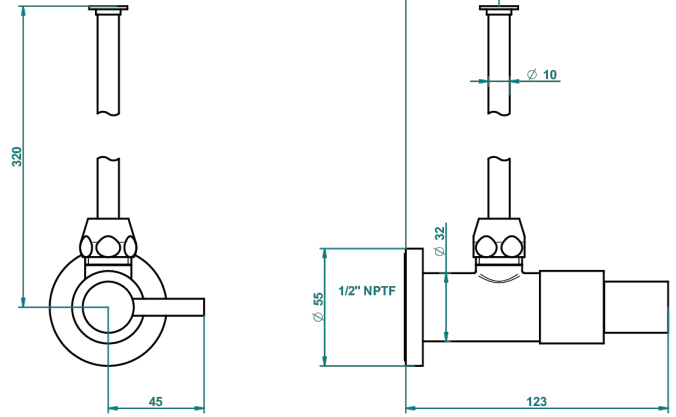

# NANO WITH LEVER HANDLES

G5B-181/SWC

Angle supply valve with 3/8" adaptor set for toilet

57635

04/11/2015

## CHARACTERISTIC

- Nano with lever handles
- Angle supply valve with 3/8" adaptor set for toilet