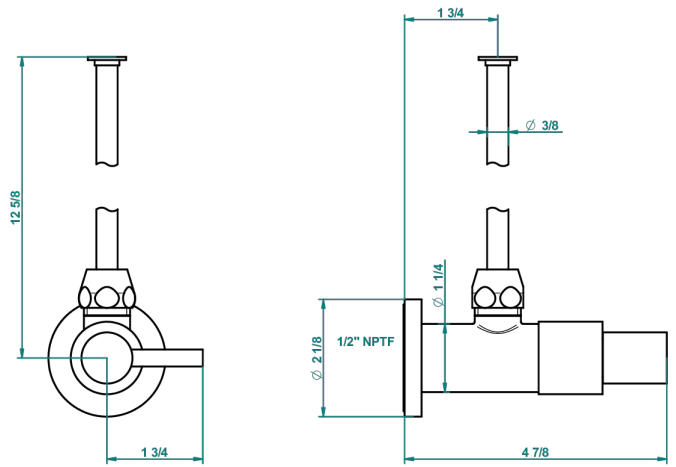

# NANO CON MANETAS

G5B-181/SWC

Angle valve with 3/8 toiletsupply quick adaptator set

THG<sup>®</sup>  
PARIS

57635

04/11/2015

## CARACTERÍSTICAS

- Nano con manetas
- Angle valve with 3/8 toiletsupply quick adaptator set