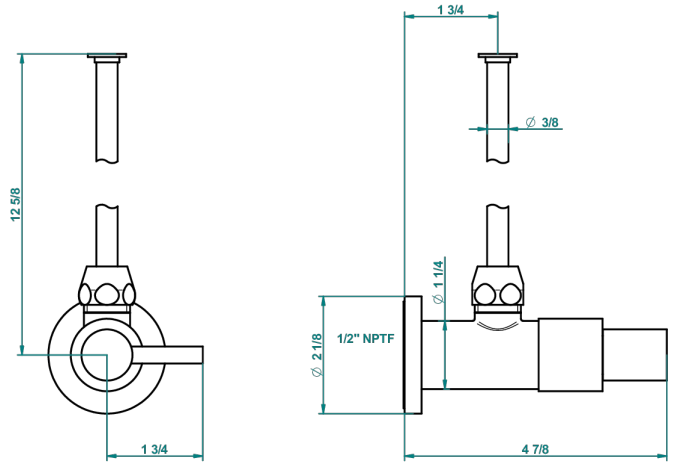

# NANO WITH LEVER HANDLES

G5B-181/SWC

Angle supply valve with 3/8" adaptor set for toilet

THG<sup>®</sup>  
PARIS

57635

04/11/2015

## CHARACTERISTIC

- Nano with lever handles
- Angle supply valve with 3/8" adaptor set for toilet