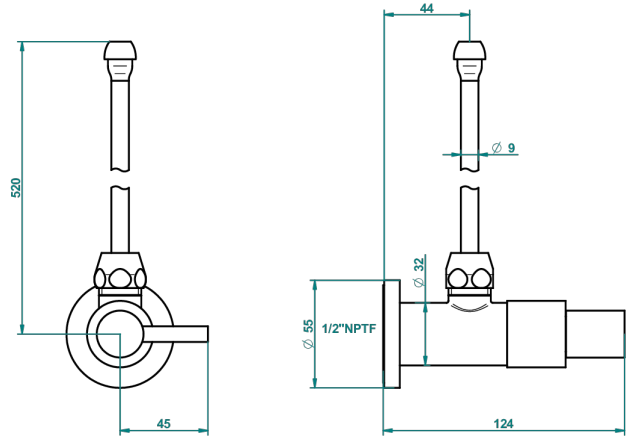

NANO CON MANETAS

G5B-181/SLA

Angle valve with 3/8 supply lavatory quick adaptor set

THG[®]
PARIS

57634

04/11/2015

CARACTERÍSTICAS

- Nano con manetas
- Angle valve with 3/8 supply lavatory quick adaptor set