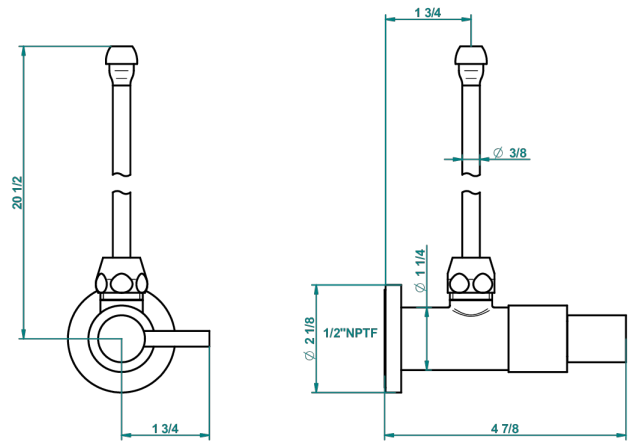

NANO CON MANETAS

G5B-181/SLA

Angle valve with 3/8 supply lavatory quick adaptor set

THG[®]
PARIS

57634

04/11/2015

CARACTERÍSTICAS

- Nano con manetas
- Angle valve with 3/8 supply lavatory quick adaptor set